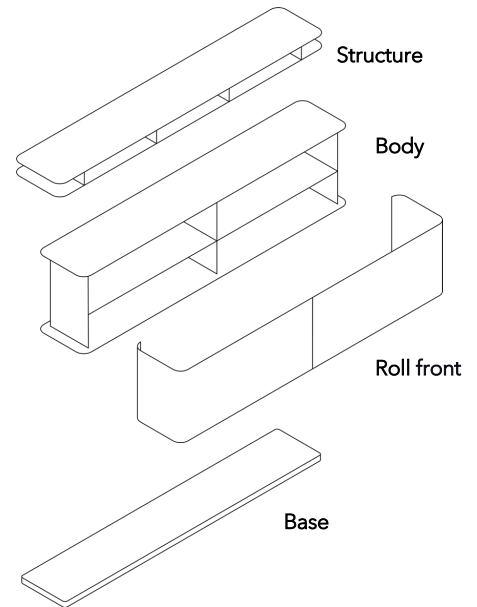

Made for true connoisseurs.

woggTM

Wogg 89

Design Gabriele and Oscar Buratti

Your individual furniture
Select: **Type**

MATERIAL AND TECHNICAL DATA

Structure	MDF lacquered (RAL/NCS)
Body	Wood-based material/HPL/MDF
Roll front	Aluminum profiles (with handle)
Base	Black wood-based material (RAL 9005, H: 5 cm)
Cable aperture	Carcass and shelves
Load capacity	50 kg
Weight	Type 8901 - 125 kg