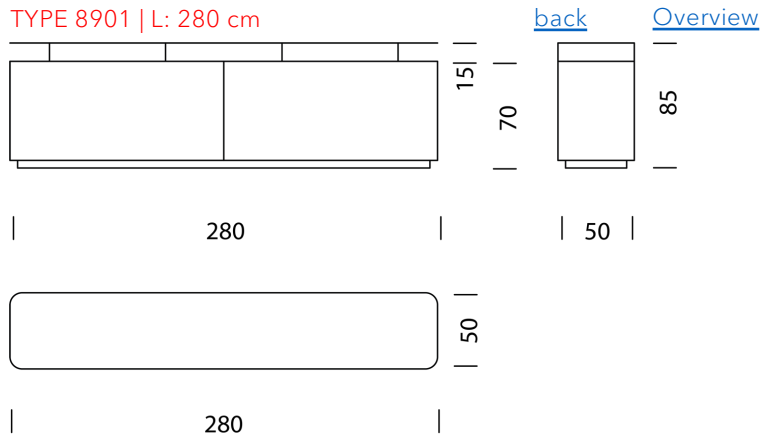

EXAMPLE FOR ORDER

		ART. NO.
Type	8901	8901
Body/structure	Black/MDF (RAL/NCS)	11
Roll front	Noir Satiné (anodized)	32
Base	5 cm	61
Order number		890111325261

COLLECTION

[Type 8901](#) (p.95)

Wogg 89

Design Gabriele and Oscar Buratti

CONFIGURING FURNITURE (sample order number 890111315261)

Type

LxWxH 280 x 50 x 85 cm
(3 x height-adjustable shelf)

Item no.
8901

€ excl. VAT
9'699.-

Body/structure

Black wood-based material / structure: MDF lacquered (RAL/NCS colors)