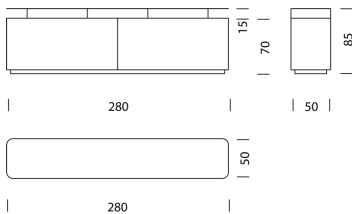

Made for true connoisseurs.

woggTM

Wogg 89

Design Gabriele and Oscar Buratti

Your individual furniture
Select: **Type**

MATERIAL AND TECHNICAL DATA

Structure	MDF lacquered (RAL/NCS)
Body	Wood-based material/HPL/MDF
Roll front	Aluminum profiles (with handle)
Base	Black wood-based material (RAL 9005, H: 5 cm)
Cable aperture	Carcass and shelves
Load capacity	50 kg
Weight	Type 8901 - 125 kg

EXAMPLE FOR ORDER

		ART. NO.
Type	8901	8901
Body/structure	Black/MDF (RAL/NCS)	11
Roll front	Noir Satiné (anodized)	32
Base	5 cm	61
Order number		890111325261

COLLECTION

[Type 8901](#) (p.95)

Wogg 89

Design Gabriele and Oscar Buratti

CONFIGURING FURNITURE (sample order number 890111315261)

Type

LxWxH 280 x 50 x 85 cm
(3 x height-adjustable shelf)

Item no.
8901

€ excl. VAT
9'699.-

Body/structure

Black wood-based material / structure: MDF lacquered (RAL/NCS colors)