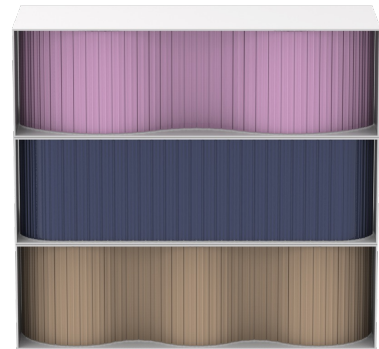

[Type 7605](#) (p.48)

Wogg 76

Design Uchida Design

Your individual furniture
The boxes can be used up to
can be stacked six high.

TYPE 7601 | L: 100 cm

[back](#)

[Overview](#)

CONFIGURING FURNITURE (sample order number 760111315263)