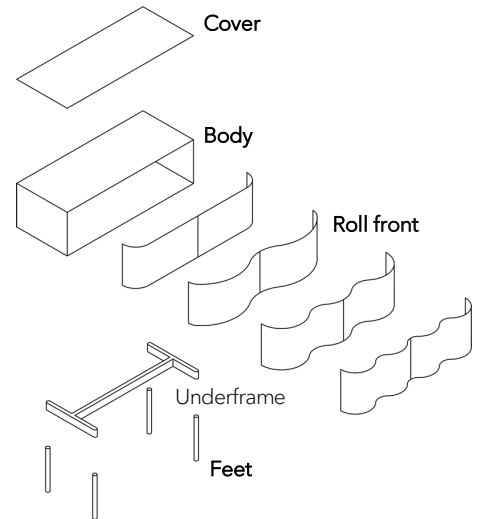

Unrivalled furniture art worldwide.

WOGG™

Wogg 76

Design Uchida Design

Your individual furniture
Select: **Type**

MATERIAL AND TECHNICAL DATA

Cover	Clear glass undercoated, ceramic, marble
Body	Wood-based material / HPL
Roll front	Aluminum profiles (with handle)
Feet (base frame)	Levelable, Jet Black (RAL 9005, H: 5, 10, 20, 30 cm)
Load capacity	40 kg
Weight	Type 7601 - 8 kg to Type 7605 - 27 kg

Type

Type	Item no.	€ excl. VAT
LxWxH 100 x 40 x 30 - 60 cm (H: variable according to feet, straight roll front)	7601	2'499.-
LxWxH 100 x 40 x 30 - 60 cm (H: variable according to feet, roll front with two shafts)	7602	2'499.-
LxWxH 100 x 40 x 30 - 60 cm (H: variable according to feet, roll front with three shafts)	7603	2'499.-
LxWxH 100 x 40 x 30 - 60 cm (H: variable according to feet, roll front with four shafts)	7604	2'499.-