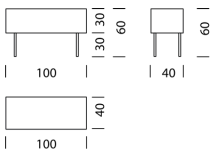

COLLECTIONS

[Type 7601 - Type 7604](#)
(p.47)