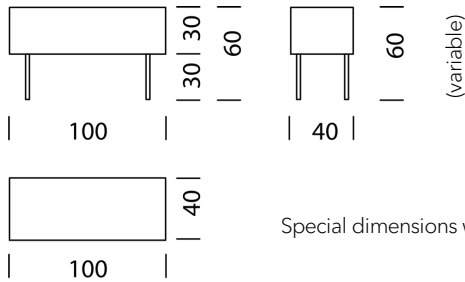

[Type 7605](#) (p.48)

Wogg 76

Design Uchida Design

Your individual furniture
The boxes can be used up to
can be stacked six high.

TYPE 7601 | L: 100 cm

[back](#)

[Overview](#)

CONFIGURING FURNITURE (sample order number 760111315263)

Type

Type	Item no.	€ excl. VAT
LxWxH 100 x 40 x 30 - 60 cm (H: variable according to feet, straight roll front)	7601	2'499.-
LxWxH 100 x 40 x 30 - 60 cm (H: variable according to feet, roll front with two shafts)	7602	2'499.-
LxWxH 100 x 40 x 30 - 60 cm (H: variable according to feet, roll front with three shafts)	7603	2'499.-
LxWxH 100 x 40 x 30 - 60 cm (H: variable according to feet, roll front with four shafts)	7604	2'499.-