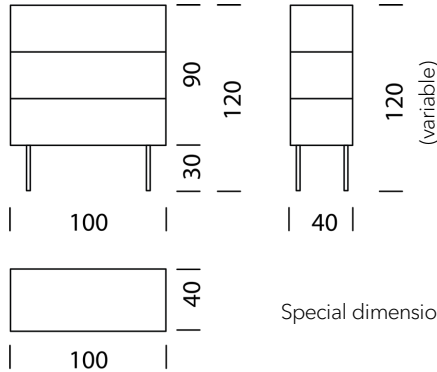

Type

Type	Item no.	€ excl. VAT
LxWxH 100 x 40 x 30 - 60 cm (H: variable according to feet, straight roll front)	7601	2'499.-
LxWxH 100 x 40 x 30 - 60 cm (H: variable according to feet, roll front with two shafts)	7602	2'499.-
LxWxH 100 x 40 x 30 - 60 cm (H: variable according to feet, roll front with three shafts)	7603	2'499.-
LxWxH 100 x 40 x 30 - 60 cm (H: variable according to feet, roll front with four shafts)	7604	2'499.-

Feet (4 with swivel thread and base frame)

5 cm	61	+ 379.-
10 cm	62	+ 479.-
20 cm	63	+ 579.-
30 cm	64	+ 679.-

Wogg 76

Design Uchida Design

TYPE 7605 | L: 100 cm

[back](#)

[Overview](#)

Special dimensions welcome on request.

CONFIGURING FURNITURE (sample order number 760511315263)

Type (with 3 roller fronts)

LxWxH 100 x 40 x 90 - 120 cm (H: variable according to feet)

Item no.
7605

€ excl. VAT
6'999.-

Body

Black HPL/MDF

11