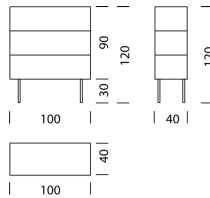

Unrivalled furniture art worldwide.

WOGG™

Wogg 76

Design Uchida Design

Your individual furniture
Select: **Type**

MATERIAL AND TECHNICAL DATA

Cover	Clear glass undercoated, ceramic, marble
Body	Wood-based material / HPL
Roll front	Aluminum profiles (with handle)
Feet (base frame)	Levelable, Jet Black (RAL 9005, H: 5, 10, 20, 30 cm)
Load capacity	40 kg
Weight	Type 7601 - 8 kg to Type 7605 - 27 kg

[Type 7605](#) (p.48)

Wogg 76

Design Uchida Design

Your individual furniture
The boxes can be used up to
can be stacked six high.

TYPE 7601 | L: 100 cm

[back](#)

[Overview](#)

CONFIGURING FURNITURE (sample order number 760111315263)

Type

Type	Item no.	€ excl. VAT
LxWxH 100 x 40 x 30 - 60 cm (H: variable according to feet, straight roll front)	7601	2'499.-
LxWxH 100 x 40 x 30 - 60 cm (H: variable according to feet, roll front with two shafts)	7602	2'499.-
LxWxH 100 x 40 x 30 - 60 cm (H: variable according to feet, roll front with three shafts)	7603	2'499.-
LxWxH 100 x 40 x 30 - 60 cm (H: variable according to feet, roll front with four shafts)	7604	2'499.-

Feet (4 with swivel thread and base frame)

5 cm	61	+ 379.-
10 cm	62	+ 479.-
20 cm	63	+ 579.-
30 cm	64	+ 679.-

Wogg 76

Design Uchida Design

TYPE 7605 | L: 100 cm

[back](#)

[Overview](#)

Special dimensions welcome on request.