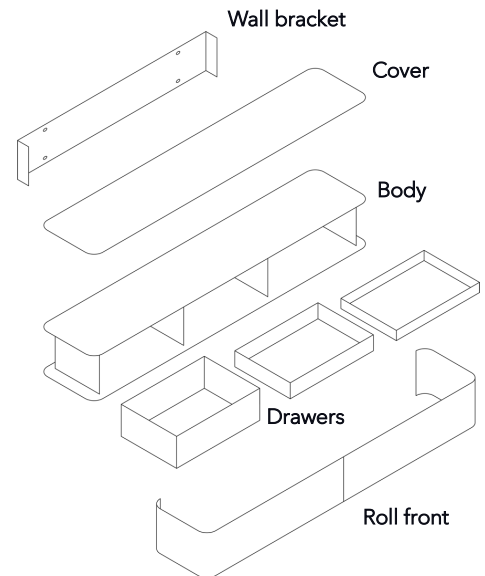

## MATERIAL AND TECHNICAL DATA

<b>Cover</b>	Clear glass undercoated, ceramic, marble
<b>Body</b>	HPL/MDF (with wall bracket powder-coated steel RAL 9005)
<b>Drawers</b>	On request
<b>Roll front</b>	Aluminium profiles (with handle)
<b>Optional</b>	LED lighting under carcass
<b>Cable aperture</b>	Carcass and shelves
<b>Load capacity</b>	80 kg
<b>Weight</b>	Type 10701 - 24 kg to type 10712 - 120 kg