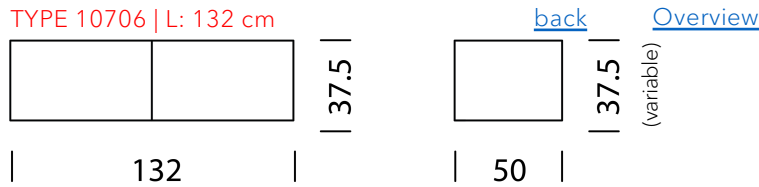

Wogg 107

Design Daniel T. Maurer and Christophe Marchand

CONFIGURING FURNITURE (sample order number 1070611213252)

Type

LxWxH 132 x 50 x 21 - 56 cm

(1 x shelf L: 35 cm and 1 x shelf L: 75 cm height-adjustable on the right)

Item no.
10706

€ excl. VAT
2'399.-

Body

Black HPL/MDF (with wall bracket)

11

Carcase height

H: 21 cm outer dimension, H: 17.2 cm inner dimension

21

H: 30 cm external dimension, H: 26.2 cm internal dimension

22

+ 279.-

H: 37 cm external dimension, H: 33.2 cm internal dimension

23

+ 649.-

H: 56 cm external dimension, H: 52.2 cm internal dimension

24

+ 1'479.-

Roll front

Argent Silver (anodised inside and outside)

31

Noir Satiné (anodised inside and outside)

32

Champagne (anodised inside and outside)

33

Midnight Blue (anodised inside and outside)

34

Orange Ermès (anodised inside and outside)

35

+ 479.-

Fendy Edition (anodised inside and outside)

36

+ 399.-

Special RAL/NCS colour (painted on the outside)

37

+ 479.-

Cover

Clear glass undercoated Jet Black (RAL 9005)

43

+ 499.-

Clear glass undercoated Traffic White (RAL 9016)

44

+ 499.-

Ceramic Azalai Negro (matt finish)

45

+ 1'279.-

Ceramic Super Bianco (matt finish)

46

+ 1'279.-

Ceramic Rosso Travertine (matt finish)

47

+ 1'279.-

Ceramic Verde Aver (matt finish)

48

+ 1'279.-

Ceramic Umbra Marron (textured)

49

+ 1'279.-

Ceramic Gris Pulido (matt finish)

50

+ 1'279.-

Nero Marquina marble (matt)

51

+ 2'619.-

Bianco Carrara marble (matt)

52

+ 2'619.-

Rosso Lavanto marble (matt)

53

+ 2'619.-

Marble Verde Spluga (matt)

54

+ 2'619.-

Lighting

Under carcass with 2700 K LED lighting

66

+ 899.-

Under carcass with 3000 K LED lighting

67

+ 899.-