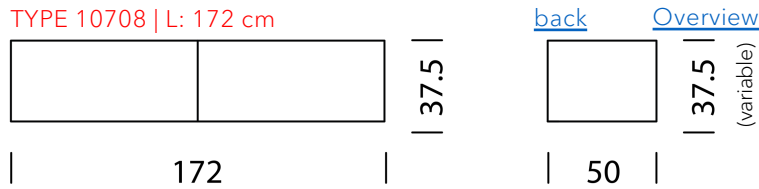

Wogg 107

Design Daniel T. Maurer and Christophe Marchand

CONFIGURING FURNITURE (sample order number 1070811213252)

Type

LxWxH 172 x 50 x 21 - 56 cm
(2 x shelf L: 75 cm height-adjustable)

Item no.
10708

€ excl. VAT
3'499.-

Body

Black HPL/MDF (with wall bracket)

11

Carcase height

H: 21 cm outer dimension, H: 17.2 cm inner dimension

21

H: 30 cm external dimension, H: 26.2 cm internal dimension

22

+ 349.-

H: 37 cm external dimension, H: 33.2 cm internal dimension

23

+ 949.-

H: 56 cm external dimension, H: 52.2 cm internal dimension

24

+ 2'099.-

Roll front

Argent Silver (anodised inside and outside)

31

Noir Satiné (anodised inside and outside)

32

Champagne (anodised inside and outside)

33

Midnight Blue (anodised inside and outside)

34

Orange Ermès (anodised inside and outside)

35

+ 559.-

Fendy Edition (anodised inside and outside)

36

+ 399.-

Special RAL/NCS colour (painted on the outside)

37

+ 559.-

Cover

Clear glass undercoated Jet Black (RAL 9005)

43

+ 599.-

Clear glass undercoated Traffic White (RAL 9016)

44

+ 599.-

Ceramic Azalai Negro (matt finish)

45

+ 1'579.-

Ceramic Super Bianco (matt finish)

46

+ 1'579.-

Ceramic Rosso Travertine (matt finish)

47

+ 1'579.-

Ceramic Verde Aver (matt finish)

48

+ 1'579.-

Ceramic Umbra Marron (textured)

49

+ 1'579.-

Ceramic Gris Pulido (matt finish)

50

+ 1'579.-

Nero Marquina marble (matt)

51

+ 3'179.-

Bianco Carrara marble (matt)

52

+ 3'179.-

Rosso Lavanto marble (matt)

53

+ 3'179.-

Marble Verde Spluga (matt)

54

+ 3'179.-

Lighting

Under carcass with 2700 K LED lighting

66

+ 1'099.-

Under carcass with 3000 K LED lighting

67

+ 1'099.-