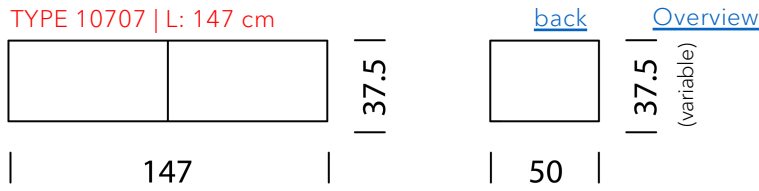

Wogg 107

Design Daniel T. Maurer and Christophe Marchand

CONFIGURING FURNITURE (sample order number 1070711213252)

Type

LxWxH 147 x 50 x 21 - 56 cm

(1 x shelf L: 50 cm and 1 x shelf L: 75 cm height-adjustable on the right)

Item no.
10707

€ excl. VAT
2'979.-

Body

Black HPL/MDF (with wall bracket)

11

Carcase height

H: 21 cm outer dimension, H: 17.2 cm inner dimension

21

H: 30 cm outer dimension, H: 26.2 cm inner dimension

22

+ 299.-

H: 37 cm external dimension, H: 33.2 cm internal dimension

23

+ 749.-

H: 56 cm external dimension, H: 52.2 cm internal dimension

24

+ 1'699.-

Roll front

Argent Silver (anodised inside and outside)

31

Noir Satiné (anodised inside and outside)

32

Champagne (anodised inside and outside)

33

Midnight Blue (anodised inside and outside)

34

Orange Ermès (anodised inside and outside)

35

+ 519.-

Fendy Edition (anodised inside and outside)

36

+ 399.-

Special RAL/NCS colour (painted on the outside)

37

+ 519.-

Cover

Clear glass undercoated Jet Black (RAL 9005)

43

+ 549.-

Clear glass undercoated Traffic White (RAL 9016)

44

+ 549.-

Ceramic Azalai Negro (matt finish)

45

+ 1'399.-

Ceramic Super Bianco (matt finish)

46

+ 1'399.-

Ceramic Rosso Travertine (matt finish)

47

+ 1'399.-

Ceramic Verde Aver (matt finish)

48

+ 1'399.-

Ceramic Umbra Marron (textured)

49

+ 1'399.-

Ceramic Gris Pulido (matt finish)

50

+ 1'399.-

Nero Marquina marble (matt)

51

+ 2'879.-

Bianco Carrara marble (matt finish)

52

+ 2'879.-

Rosso Lavanto marble (matt)

53

+ 2'879.-

Marble Verde Spluga (matt)

54

+ 2'879.-

Lighting

Under carcass with 2700 K LED lighting

66

+ 999.-

Under carcass with 3000 K LED lighting

67

+ 999.-