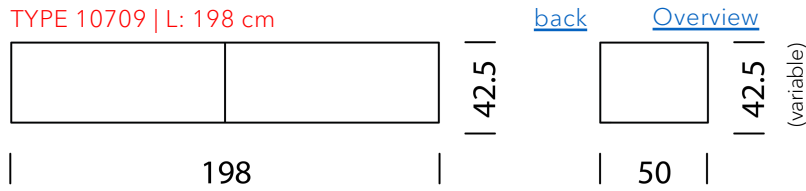

Wogg 107

Design Daniel T. Maurer and Christophe Marchand

CONFIGURING FURNITURE (sample order number 1070911213252)

Type

LxWxH 198 x 50 x 21 - 56 cm

(2 x shelf L: 50 cm right/left and 1 x shelf L: 75 cm height-adjustable)

Item no.
10709

€ excl. VAT
3'979.-

Body

Black HPL/MDF (with wall bracket)

11

Carcase height

H: 21 cm external dimension, H: 17.2 cm internal dimension

21

H: 30 cm external dimension, H: 26.2 cm internal dimension

22

+ 379.-

H: 37 cm external dimension, H: 33.2 cm internal dimension

23

+ 949.-

H: 56 cm external dimension, H: 52.2 cm internal dimension

24

+ 2'229.-

Roll front

Argent Silver (anodised inside and outside)

31

Noir Satiné (anodised inside and outside)

32

Champagne (anodised inside and outside)

33

Midnight Blue (anodised inside and outside)

34

Orange Ermès (anodised inside and outside)

35

+ 619.-

Fendy Edition (anodised inside and outside)

36

+ 399.-

Special RAL/NCS colour (painted on the outside)

37

+ 619.-

Cover

Clear glass undercoated Jet Black (RAL 9005)

43

+ 729.-

Clear glass undercoated Traffic White (RAL 9016)

44

+ 729.-

Ceramic Azalai Negro (matt finish)

45

+ 1'829.-

Ceramic Super Bianco (matt finish)

46

+ 1'829.-

Ceramic Rosso Travertine (matt finish)

47

+ 1'829.-

Ceramic Verde Aver (matt finish)

48

+ 1'829.-

Ceramic Umbra Marron (textured)

49

+ 1'829.-

Ceramic Gris Pulido (matt finish)

50

+ 1'829.-

Nero Marquina marble (matt)

51

+ 3'799.-

Bianco Carrara marble (matt)

52

+ 3'799.-

Rosso Lavanto marble (matt)

53

+ 3'799.-

Marble Verde Spluga (matt)

54

+ 3'799.-

Lighting

Under carcass with 2700 K LED lighting

66

+ 1'199.-

Under carcass with 3000 K LED lighting

67

+ 1'199.-