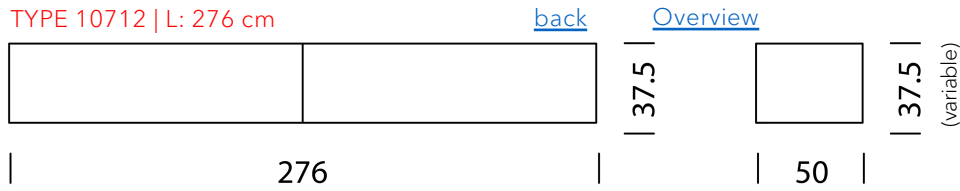

Wogg 107

Design Daniel T. Maurer and Christophe Marchand

CONFIGURING FURNITURE (sample order number 1071211213252)

Type

LxWxH 276 x 50 x 21 - 56 cm

(2 x shelf L: 50 cm right/left and 2 x shelf L: 75 cm height-adjustable)

Item no.
10712

€ excl. VAT
4'999.-

Body

Black HPL/MDF (with wall bracket)

11

Carcase height

H: 21 cm outer dimension, H: 17.2 cm inner dimension

21

H: 30 cm outer dimension, H: 26.2 cm inner dimension

22

+ 479.-

H: 37 cm external dimension, H: 33.2 cm internal dimension

23

+ 1'199.-

H: 56 cm external dimension, H: 52.2 cm internal dimension

24

+ 2'879.-

Roll front

Argent Silver (anodised inside and outside)

31

Noir Satiné (anodised inside and outside)

32

Champagne (anodised inside and outside)

33

Midnight Blue (anodised inside and outside)

34

Orange Ermès (anodised inside and outside)

35

+ 779.-

Fendy Edition (anodised inside and outside)

36

+ 399.-

Special RAL/NCS colour (painted on the outside)

37

+ 779.-

Cover

Clear glass undercoated Jet Black (RAL 9005)

43

+ 999.-

Clear glass undercoated Traffic White (RAL 9016)

44

+ 999.-

Ceramic Azalai Negro (matt finish)

45

+ 2'479.-

Ceramic Super Bianco (matt finish)

46

+ 2'479.-

Ceramic Rosso Travertine (matt finish)

47

+ 2'479.-

Ceramic Verde Aver (matt finish)

48

+ 2'479.-

Ceramic Umbra Marron (textured)

49

+ 2'479.-

Ceramic Gris Pulido (matt finish)

50

+ 2'479.-

Nero Marquina marble (matt)

51

+ 4'979.-

Bianco Carrara marble (matt)

52

+ 4'979.-

Rosso Lavanto marble (matt)

53

+ 4'979.-

Marble Verde Spluga (matt)

54

+ 4'979.-

Lighting

Under carcass with 2700 K LED lighting

66

+ 1'499.-

Under carcass with 3000 K LED lighting

67

+ 1'499.-