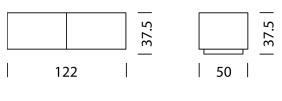

[Type 10705](#) (p.145)