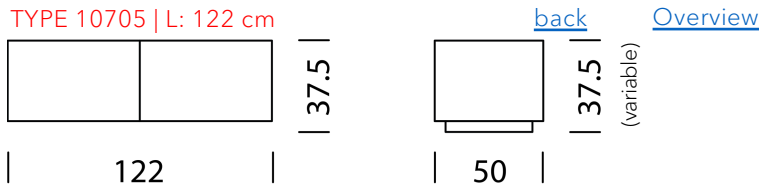

Wogg 107

Design Daniel T. Maurer and Christophe Marchand

CONFIGURING FURNITURE (sample order number 1070511213252)

Type

LxWxH 122 x 50 x 21 - 56 cm
(2 x shelf L: 50 cm height-adjustable)

Item no.
10705

€ excl. VAT
2'379.-

Body

Black HPL/MDF (with wall bracket)

11

Carcase height

H: 21 cm outer dimension, H: 17.2 cm inner dimension

21

H: 30 cm outer dimension, H: 26.2 cm inner dimension

22

+ 269.-

H: 37 cm external dimension, H: 33.2 cm internal dimension

23

+ 629.-

H: 56 cm external dimension, H: 52.2 cm internal dimension

24

+ 1'429.-

Roll front

Argent Silver (anodised inside and outside)

31

Noir Satiné (anodised inside and outside)

32

Champagne (anodised inside and outside)

33

Midnight Blue (anodised inside and outside)

34

Orange Ermès (anodised inside and outside)

35

+ 469.-

Fendy Edition (anodised inside and outside)

36

+ 399.-

Special RAL/NCS colour (painted on the outside)

37

+ 469.-

Cover

Clear glass undercoated Jet Black (RAL 9005)

43

+ 449.-

Clear glass undercoated Traffic White (RAL 9016)

44

+ 449.-

Ceramic Azalai Negro (matt finish)

45

+ 1'099.-

Ceramic Super Bianco (matt finish)

46

+ 1'099.-

Ceramic Rosso Travertine (matt finish)

47

+ 1'099.-

Ceramic Verde Aver (matt finish)

48

+ 1'099.-

Ceramic Umbra Marron (textured)

49

+ 1'099.-

Ceramic Gris Pulido (matt finish)

50

+ 1'099.-

Nero Marquina marble (matt)

51

+ 2'349.-

Bianco Carrara marble (matt)

52

+ 2'349.-

Rosso Lavanto marble (matt)

53

+ 2'349.-

Marble Verde Spluga (matt)

54

+ 2'349.-

Lighting

Under carcass with 2700 K LED lighting

66

+ 799.-

Under carcass with 3000 K LED lighting

67

+ 799.-