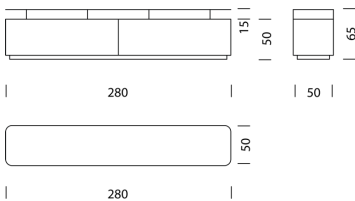

COLLECTION