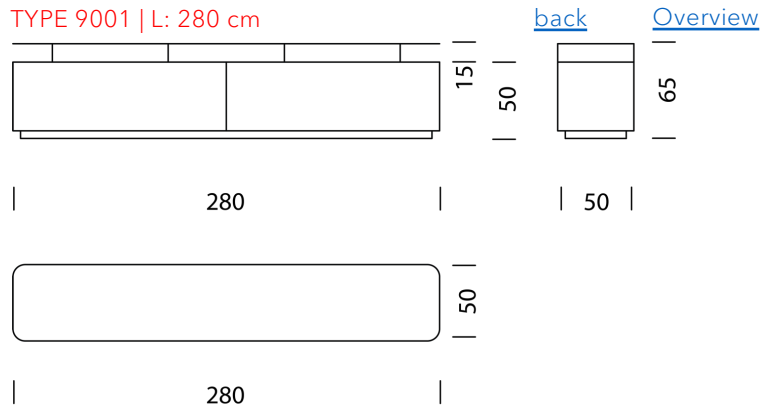

Wogg 90

Design Gabriele and Oscar Buratti

CONFIGURING FURNITURE (sample order number 900111315261)

Type

LxWxH 280 x 50 x 65 cm
(3 x height-adjustable shelf)

Item no.
9001

€ excl. VAT
8'499.-

Body/structure