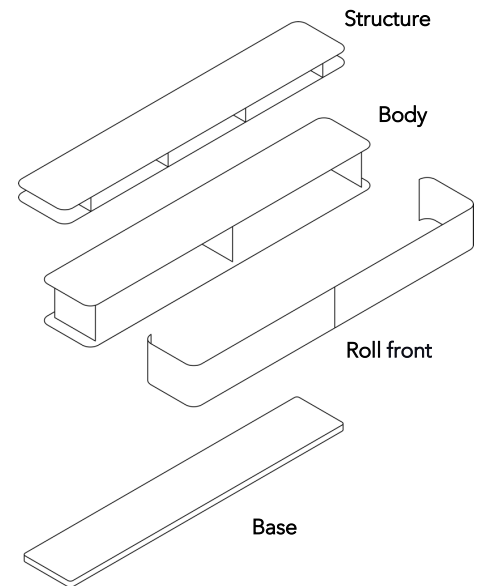

Welcome to the world of exclusivity.

woggTM

Wogg 90

Design Gabriele and Oscar Buratti

Your individual furniture
Select: **Type**

MATERIAL AND TECHNICAL DATA

Structure	MDF lacquered (RAL/NCS)
Body	Wood-based material/HPL/MDF
Roll front	Aluminum profiles (with handle)
Base	Black wood-based material (RAL 9005/H: 5cm)
Cable aperture	Carcass and shelves
Load capacity	50 kg
Weight	Type 9001 - 120 kg