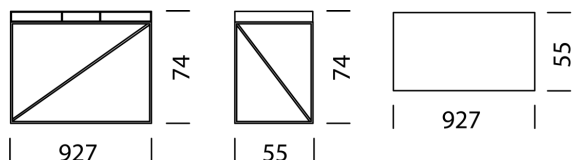

Practical pleasure redefined.

WOGGTM

Wogg 93

Design Christophe Marchand

Your customised furniture
Select: **Type**

MATERIAL AND TECHNICAL DATA

Table top	HPL
Panel thickness	5.5 cm
Height top edge	74 cm
Bottom edge height	66 cm
Slide-in boxes	Metal narrow and wide
Cable aperture	Rear wall left
Load capacity:	50 kg
Underframe	Powder-coated metal, H: 22 cm
Load capacity	10 kg
Weight	Type 9301 - 6 kg to type 9303 - 9 kg

TYPE 9301 | H: 74 cm Underframe | H: 66 cm [back](#) [Overview](#)

CONFIGURING FURNITURE (sample order number 93011129)

Type

LxWxH 92.7 x 55 x 74

(compartments in table top, slide-in boxes: 1 x narrow, 2 x wide)