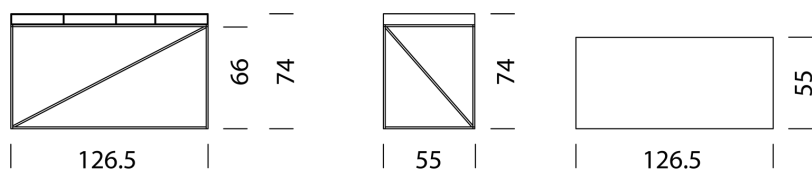

TYPE 9301 | H: 74 cm Underframe | H: 66 cm [back](#) [Overview](#)

CONFIGURING FURNITURE (sample order number 93011129)

Type

LxWxH 92.7 x 55 x 74

(compartments in table top, slide-in boxes: 1 x narrow, 2 x wide)

21

22

23

24

25

26

27

28

29

Wogg 93

Design Christophe Marchand

TYPE 9302 | H: 74 cm Underframe | H: 66 cm [back](#) [Overview](#)

CONFIGURING FURNITURE (sample order number 93021129)

Type

LxWxH 126.5 x 55 x 74 cm

(compartments in table top, slide-in boxes: 1 x narrow, 3 x wide)