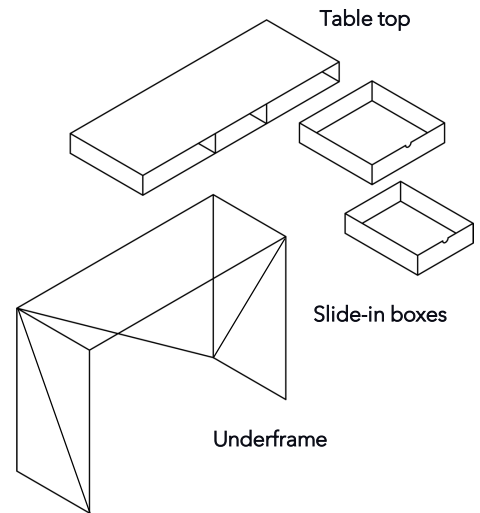

Practical pleasure redefined.

WOGGTM

Wogg 93

Design Christophe Marchand

Your customised furniture
Select: **Type**

MATERIAL AND TECHNICAL DATA

Table top	HPL
Panel thickness	5.5 cm
Height top edge	74 cm
Bottom edge height	66 cm
Slide-in boxes	Metal narrow and wide
Cable aperture	Rear wall left
Load capacity:	50 kg
Underframe	Powder-coated metal, H: 22 cm
Load capacity	10 kg
Weight	Type 9301 - 6 kg to type 9303 - 9 kg

TYPE 9301 | H: 74 cm Underframe | H: 66 cm [back](#) [Overview](#)

CONFIGURING FURNITURE (sample order number 93011129)

Type

LxWxH 92.7 x 55 x 74

(compartments in table top, slide-in boxes: 1 x narrow, 2 x wide)