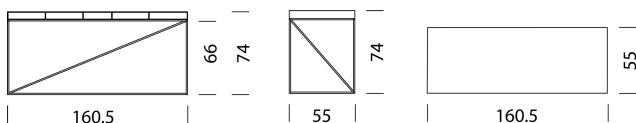

[Type 9303](#) (p.211)