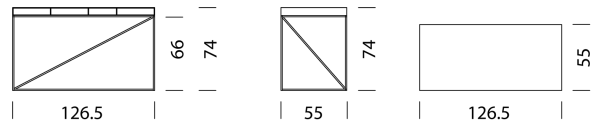

[Type 9302](#) (p.210)