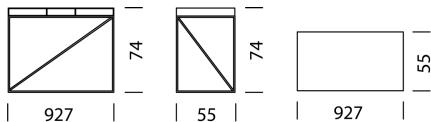

COLLECTIONS

[Type 9301](#) (p.209)