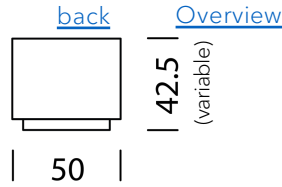

5 cm
10 cm
20 cm
30 cm
5 cm plinth
5 cm base with 2700 K LED lighting
5 cm base with 3000 K LED lighting

61
62
63
64
65
66
67

+ 379.-
+ 479.-
+ 579.-
+ 679.-
+ 299.-
+ 1'199.-
+ 1'199.-

Wogg 106

Design Daniel T. Maurer and Christophe Marchand

Your individual furniture
The carcasses can be
up to a maximum of 180 cm
be stacked.

TYPE 10607 | L: 147 cm

CONFIGURING FURNITURE (sample order number 106071121325263)

Type

LxWxH 147 x 50 x 21 - 56 cm (H: variable according to feet)
(1 x shelf L: 50 cm and 1 x shelf L: 75 cm height-adjustable on the right)