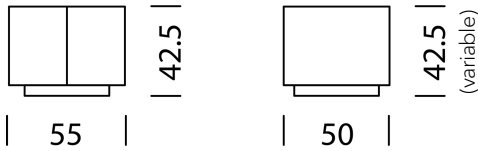

[Type 10608](#) (p.128)

[Type 10609](#) (p.129)

[Type 10610](#) (p.130)

[Type 10611](#) (p.131)

[Type 10612](#) (p.132)

Wogg 106

Design Daniel T. Maurer and Christophe Marchand

Your individual furniture
The carcasses can be
up to a maximum of 180 cm
be stacked.

TYPE 10601 | L: 55 cm

[back](#)

[Overview](#)

CONFIGURING FURNITURE (sample order number 106011121325263)

Type

LxWxH 55 x 50 x 21 - 56 cm (H: variable according to feet)
(1 x shelf L: 35 cm height-adjustable)

H: 30 cm outer dimension, H: 26.2 cm inner dimension

22

+ 179.-

H: 37 cm external dimension, H: 33.2 cm internal dimension

23

+ 399.-

H: 56 cm external dimension, H: 52.2 cm internal dimension

24