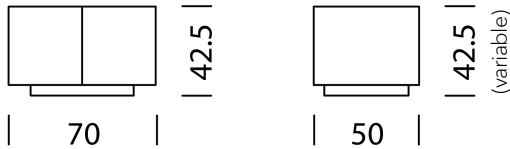

H: 30 cm outer dimension, H: 26.2 cm inner dimension

22

+ 179.-

H: 37 cm external dimension, H: 33.2 cm internal dimension

23

+ 399.-

H: 56 cm external dimension, H: 52.2 cm internal dimension

24

5 cm base with 2700 K LED lighting

66

+ 579.-

5 cm base with 3000 K LED lighting

67

+ 579.-

Wogg 106

Design Daniel T. Maurer and Christophe Marchand

Your individual furniture
The carcasses can be
up to a maximum of 180 cm
be stacked.

TYPE 10602 | L: 70 cm

[back](#)

[Overview](#)

CONFIGURING FURNITURE (sample order number 106021121325263)

Type

LxWxH 70 x 50 x 21 - 56 cm (H: variable according to feet)
(1 x shelf L: 50 cm height-adjustable)

Item no.
10602

€ excl. VAT
799.-

Body

Black HPL/MDF

11

Carcase height

H: 21 cm outer dimension, H: 17.2 cm inner dimension
H: 30 cm outer dimension, H: 26.2 cm inner dimension
H: 37 cm external dimension, H: 33.2 cm internal dimension
H: 56 cm external dimension, H: 52.2 cm internal dimension