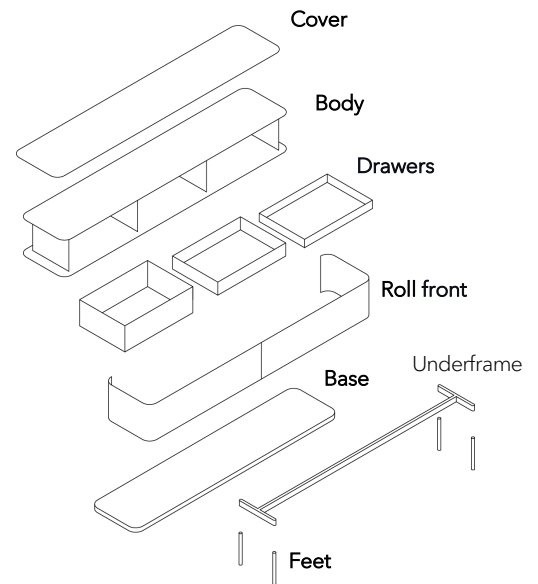

Indispensable chic for every requirement.

wogg™

Wogg 106

Design Daniel T. Maurer and Christophe Marchand

Your individual furniture
Select: **Type**

MATERIAL AND TECHNICAL DATA

Cover	Clear glass undercoated, ceramic, marble
Body	Wood-based material/HPL/MDF black
Roll front	Aluminum profiles (with handle)
Drawers	On request
Feet (base frame)	Levelable, Jet Black (RAL 9005, H: 5, 10, 20, 30 cm)
Cable aperture	Carcass and shelves
Load capacity	80 kg
Weight	Type 10601 - 23 kg to type 10612 - 120 kg