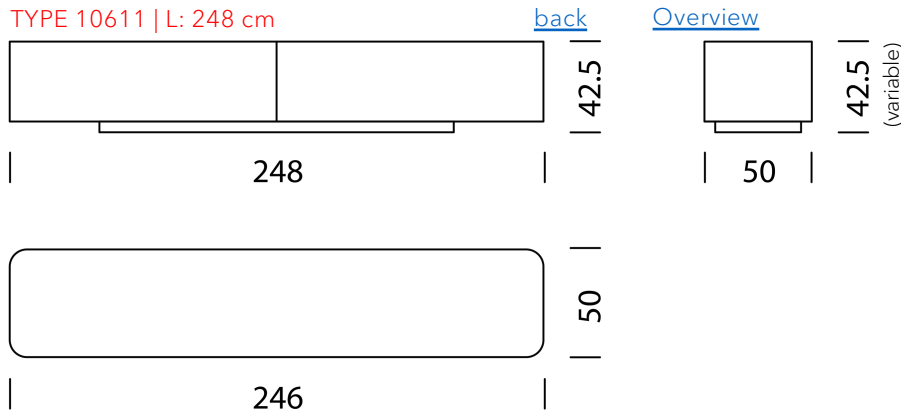

Wogg 106

Design Daniel T. Maurer and Christophe Marchand

Your individual furniture
The carcasses can be
up to a maximum of 180 cm
be stacked.

CONFIGURING FURNITURE (sample order number 106111121325263)

Type

LxWxH 248 x 50 x 21 - 56 cm (H: variable according to feet)
(3 x shelf L: 75 cm height-adjustable)

Item no.
10611

€ excl. VAT
1'949.-

Body

Black HPL/MDF

11

Carcase height

H: 21 cm outer dimension, H: 17.2 cm inner dimension
H: 30 cm outer dimension, H: 26.2 cm inner dimension
H: 37 cm external dimension, H: 33.2 cm internal dimension
H: 56 cm external dimension, H: 52.2 cm internal dimension

21
22
23
24

+ 449.-
+ 1'149.-
+ 2'579.-

Roll front (L: 365.6 x H: 20.6 cm 2-piece)

Argent Silver (anodized inside and outside)
Noir Satiné (anodized inside and outside)
Champagne (anodized inside and outside)
Midnight Blue (anodized inside and outside)
Orange Hermès (anodized inside and outside)
Fendy Edition (anodized inside and outside)
Special RAL/NCS color (painted on the outside)

31
32
33
34
35
36
37

+ 729.-
+ 399.-
+ 729.-

Cover

Clear glass undercoated Jet Black (RAL 9005)
Clear glass undercoated Traffic White (RAL 9016)
Ceramic Azalai Negro (frosted)
Ceramic Super Bianco (frosted)
Ceramic Rosso Travertine (matt)
Ceramic Verde Aver (frosted)
Ceramic Umbra Marron (textured)
Ceramic Gris Pulido (frosted)
Nero Marquina marble (matt)
Bianco Carrara marble (matt)
Rosso Lavanto marble (matt)
Marble Verde Spluga (frosted)

43
44
45
46
47
48
49
50
51
52
53
54

+ 879.-
+ 879.-
+ 2'279.-
+ 2'279.-
+ 2'279.-
+ 2'279.-
+ 2'279.-
+ 2'279.-
+ 4'679.-
+ 4'679.-
+ 4'679.-
+ 4'679.-

Feet (4 with swivel thread and base frame)

5 cm
10 cm
20 cm
30 cm
5 cm plinth
5 cm base with 2700 K LED lighting
5 cm base with 3000 K LED lighting

61
62
63
64
65
66
67

+ 379.-
+ 479.-
+ 579.-
+ 679.-
+ 599.-
+ 1'999.-
+ 1'999.-