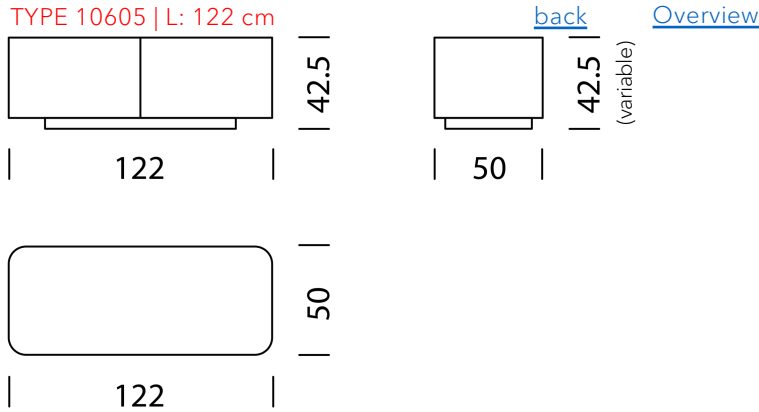

Wogg 106

Design Daniel T. Maurer and Christophe Marchand

Your individual furniture
The carcasses can be
up to a maximum of 180 cm
be stacked.

CONFIGURING FURNITURE (sample order number 106051121325263)

Type

LxWxH 122 x 50 x 21 - 56 cm (H: variable according to feet)
(2 x shelf L: 50 cm height-adjustable)

Item no.
10605

€ excl. VAT
999.-

Body

Black HPL/MDF

11

Carcase height

H: 21 cm outer dimension, H: 17.2 cm inner dimension
H: 30 cm outer dimension, H: 26.2 cm inner dimension
H: 37 cm external dimension, H: 33.2 cm internal dimension
H: 56 cm external dimension, H: 52.2 cm internal dimension

21
22
23
24

+ 269.-
+ 629.-
+ 1'429.-

Roll front (L: 229.4 x H: 20.6 cm 2-piece)

Argent Silver (anodized inside and outside)
Noir Satiné (anodized inside and outside)
Champagne (anodized inside and outside)
Midnight Blue (anodized inside and outside)
Orange Hermès (anodized inside and outside)
Fendy Edition (anodized inside and outside)
Special RAL/NCS color (painted on the outside)

31
32
33
34
35
36
37

+ 469.-
+ 399.-
+ 469.-

Cover

Clear glass undercoated Jet Black (RAL 9005)
Clear glass undercoated Traffic White (RAL 9016)
Ceramic Azalai Negro (frosted)
Ceramic Super Bianco (frosted)
Ceramic Rosso Travertine (matt)
Ceramic Verde Aver (frosted)
Ceramic Umbra Marron (textured)
Ceramic Gris Pulido (frosted)
Nero Marquina marble (matt)
Bianco Carrara marble (matt)
Rosso Lavanto marble (matt)
Marble Verde Spluga (frosted)

43
44
45
46
47
48
49
50
51
52
53
54

+ 449.-
+ 449.-
+ 1'099.-
+ 1'099.-
+ 1'099.-
+ 1'099.-
+ 1'099.-
+ 1'099.-
+ 2'349.-
+ 2'349.-
+ 2'349.-
+ 2'349.-

Feet (4 with swivel thread and base frame)

5 cm
10 cm
20 cm
30 cm
5 cm plinth
5 cm base with 2700 K LED lighting
5 cm base with 3000 K LED lighting

61
62
63
64
65
66
67

+ 379.-
+ 479.-
+ 579.-
+ 679.-
+ 299.-
+ 1'099.-
+ 1'099.-