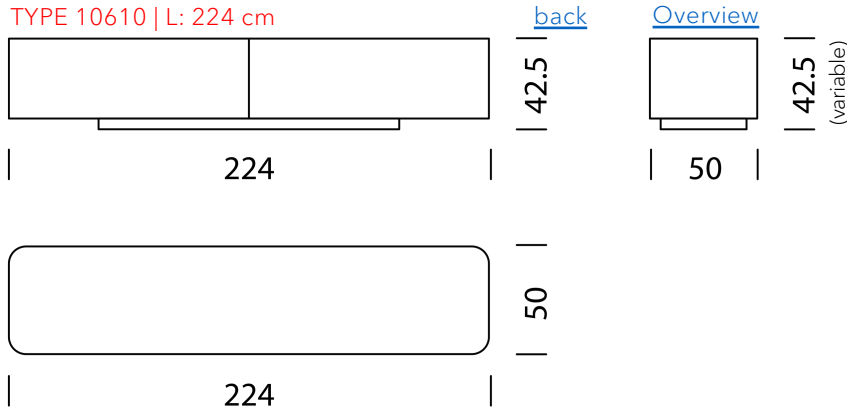

Wogg 106

Design Daniel T. Maurer and Christophe Marchand

Your individual furniture
The carcasses can be
up to a maximum of 180 cm
be stacked.

CONFIGURING FURNITURE (sample order number 106101121325263)

Type

LxWxH 224 x 50 x 21 - 56 cm (H: variable according to feet)
(1 x shelf L: 50 cm and 2 x shelf L: 75 cm height-adjustable right/left)

Item no.
10610

€ excl. VAT
1'799.-

Body

Black HPL/MDF

11

Carcase height

H: 21 cm outer dimension, H: 17.2 cm inner dimension
H: 30 cm outer dimension, H: 26.2 cm inner dimension
H: 37 cm external dimension, H: 33.2 cm internal dimension
H: 56 cm external dimension, H: 52.2 cm internal dimension

21
22
23
24

+ 429.-
+ 1'049.-
+ 2'499.-

Roll front (L: 338.2 x H: 20.6 cm 2-piece)

Argent Silver (anodized inside and outside)
Noir Satiné (anodized inside and outside)
Champagne (anodized inside and outside)
Midnight Blue (anodized inside and outside)
Orange Hermès (anodized inside and outside)
Fendy Edition (anodized inside and outside)
Special RAL/NCS color (painted on the outside)

31
32
33
34
35
36
37

+ 669.-
+ 399.-
+ 669.-

Cover

Clear glass undercoated Jet Black (RAL 9005)
Clear glass undercoated Traffic White (RAL 9016)
Ceramic Azalai Negro (frosted)
Ceramic Super Bianco (frosted)
Ceramic Rosso Travertine (matt)
Ceramic Verde Aver (frosted)
Ceramic Umbra Marron (textured)
Ceramic Gris Pulido (frosted)
Nero Marquina marble (matt)
Bianco Carrara marble (matt)
Rosso Lavanto marble (matt)
Marble Verde Spluga (frosted)

43
44
45
46
47
48
49
50
51
52
53
54

+ 829.-
+ 829.-
+ 2'049.-
+ 2'049.-
+ 2'049.-
+ 2'049.-
+ 2'049.-
+ 2'049.-
+ 4'379.-
+ 4'379.-
+ 4'379.-
+ 4'379.-

Feet (4 with swivel thread and base frame)

5 cm
10 cm
20 cm
30 cm
5 cm plinth
5 cm base with 2700 K LED lighting
5 cm base with 3000 K LED lighting

61
62
63
64
65
66
67

+ 379.-
+ 479.-
+ 579.-
+ 679.-
+ 499.-
+ 1'799.-
+ 1'799.-