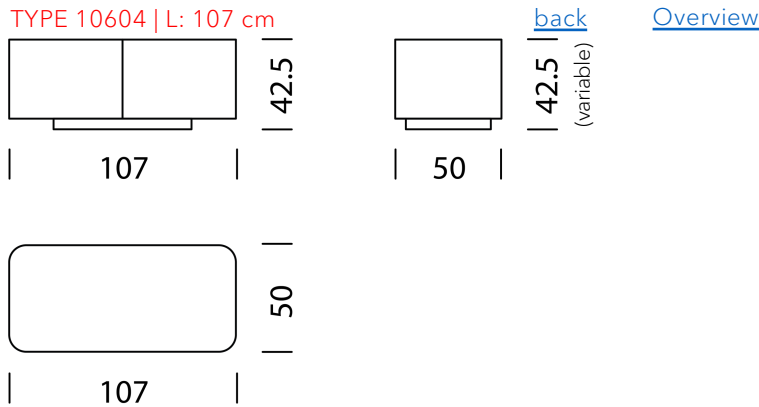

H: 30 cm outer dimension, H: 26.2 cm inner dimension

22

+ 179.-

H: 37 cm external dimension, H: 33.2 cm internal dimension

23

+ 399.-

H: 56 cm external dimension, H: 52.2 cm internal dimension

24

H: 30 cm outer dimension, H: 26.2 cm inner dimension

22

+ 229.-

H: 37 cm external dimension, H: 33.2 cm internal dimension

23

+ 549.-

H: 56 cm external dimension, H: 52.2 cm internal dimension

24

Your individual furniture
The carcasses can be
up to a maximum of 180 cm
be stacked.

CONFIGURING FURNITURE (sample order number 106041121325263)

Type

LxWxH 107 x 50 x 21 - 56 cm (H: variable according to feet)
(1 x shelf L: 35 cm and 1 x shelf L: 50 cm height-adjustable on the right)

Item no.
10604

€ excl. VAT
949.-

Body

Black HPL/MDF

11

Carcase height

H: 21 cm outer dimension, H: 17.2 cm inner dimension
H: 30 cm outer dimension, H: 26.2 cm inner dimension
H: 37 cm external dimension, H: 33.2 cm internal dimension
H: 56 cm external dimension, H: 52.2 cm internal dimension