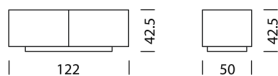

[Type 10605](#) (p.125)

[Type 10606](#) (p.126)

[Type 10607](#) (p.127)

[Type 10608](#) (p.128)