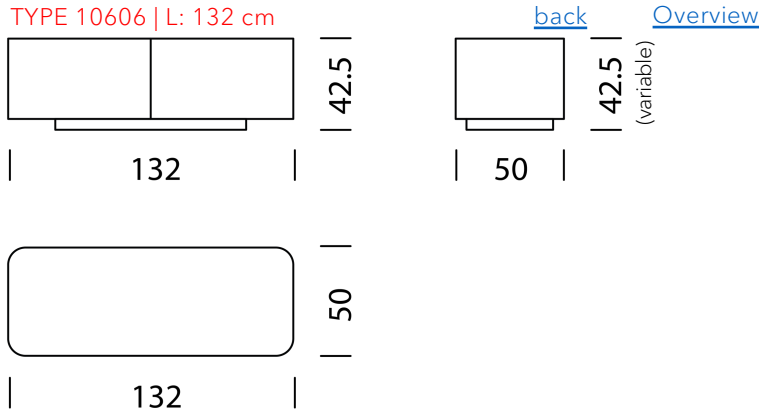

Wogg 106

Design Daniel T. Maurer and Christophe Marchand

Your individual furniture
The carcasses can be
up to a maximum of 180 cm
be stacked.

CONFIGURING FURNITURE (sample order number 106061121325263)

Type

LxWxH 132 x 50 x 21 - 56 cm (H: variable according to feet)
(1 x shelf L: 35 cm and 1 x shelf L: 75 cm height-adjustable on the right)

Item no.
10606

€ excl. VAT
1'049.-

Body

Black HPL/MDF

11

Carcase height

H: 21 cm outer dimension, H: 17.2 cm inner dimension
H: 30 cm outer dimension, H: 26.2 cm inner dimension
H: 37 cm external dimension, H: 33.2 cm internal dimension
H: 56 cm external dimension, H: 52.2 cm internal dimension

21
22
23
24

+ 279.-
+ 649.-
+ 1'449.-

Roll front (L: 241.8 x H: 20.6 cm 2-piece)

Argent Silver (anodized inside and outside)
Noir Satiné (anodized inside and outside)
Champagne (anodized inside and outside)
Midnight Blue (anodized inside and outside)
Orange Hermès (anodized inside and outside)
Fendy Edition (anodized inside and outside)
Special RAL/NCS color (painted on the outside)

31
32
33
34
35
36
37

+ 479.-
+ 399.-
+ 479.-

Cover

Clear glass undercoated Jet Black (RAL 9005)
Clear glass undercoated Traffic White (RAL 9016)
Ceramic Azalai Negro (frosted)
Ceramic Super Bianco (frosted)
Ceramic Rosso Travertine (matt)
Ceramic Verde Aver (frosted)
Ceramic Umbra Marron (textured)
Ceramic Gris Pulido (frosted)
Nero Marquina marble (matt)
Bianco Carrara marble (matt)
Rosso Lavanto marble (matt)
Marble Verde Spluga (frosted)

43
44
45
46
47
48
49
50
51
52
53
54

+ 499.-
+ 499.-
+ 1'279.-
+ 1'279.-
+ 1'279.-
+ 1'279.-
+ 1'279.-
+ 2'619.-
+ 2'619.-
+ 2'619.-
+ 2'619.-
+ 2'619.-
+ 2'619.-

Feet (4 with swivel thread and base frame)

5 cm
10 cm
20 cm
30 cm
5 cm plinth
5 cm base with 2700 K LED lighting
5 cm base with 3000 K LED lighting

61
62
63
64
65
66
67

+ 379.-
+ 479.-
+ 579.-
+ 679.-
+ 299.-
+ 1'199.-
+ 1'199.-