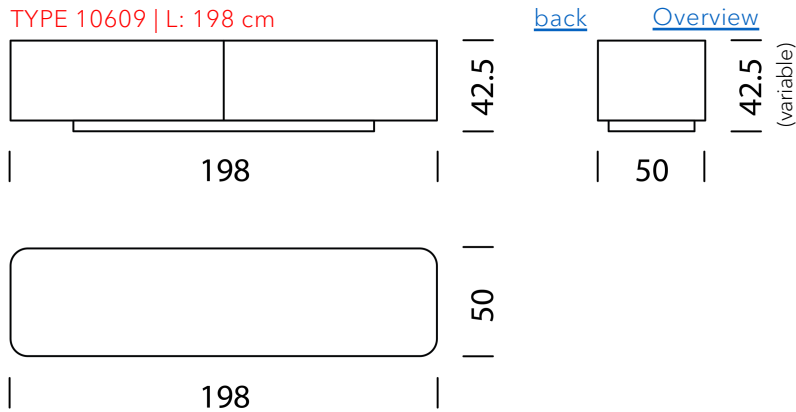

Wogg 106

Design Daniel T. Maurer and Christophe Marchand

Your individual furniture
The carcasses can be
up to a maximum of 180 cm
be stacked.

CONFIGURING FURNITURE (sample order number 106091121325263)

Type

LxWxH 198 x 50 x 21 - 56 cm (H: variable according to feet)
(2 x shelf L: 50 cm right/left and 1 x shelf L: 75 cm height-adjustable)

Item no.
10609

€ excl. VAT
1'599.-

Body

Black HPL/MDF

11

Carcase height

H: 21 cm outer dimension, H: 17.2 cm inner dimension
H: 30 cm outer dimension, H: 26.2 cm inner dimension
H: 37 cm external dimension, H: 33.2 cm internal dimension
H: 56 cm external dimension, H: 52.2 cm internal dimension

21
22
23
24

+ 379.-
+ 949.-
+ 2'229.-

Roll front (L: 310.6 x H: 20.6 cm 2-piece)

Argent Silver (anodized inside and outside)
Noir Satiné (anodized inside and outside)
Champagne (anodized inside and outside)
Midnight Blue (anodized inside and outside)
Orange Hermès (anodized inside and outside)
Fendy Edition (anodized inside and outside)
Special RAL/NCS color (painted on the outside)

31
32
33
34
35
36
37

+ 619.-
+ 399.-
+ 619.-

Cover

Clear glass undercoated Jet Black (RAL 9005)
Clear glass undercoated Traffic White (RAL 9016)
Ceramic Azalai Negro (frosted)
Ceramic Super Bianco (frosted)
Ceramic Rosso Travertine (matt)
Ceramic Verde Aver (frosted)
Ceramic Umbra Marron (textured)
Ceramic Gris Pulido (frosted)
Nero Marquina marble (matt)
Bianco Carrara marble (matt)
Rosso Lavanto marble (matt)
Marble Verde Spluga (frosted)

43
44
45
46
47
48
49
50
51
52
53
54

+ 729.-
+ 729.-
+ 1'829.-
+ 1'829.-
+ 1'829.-
+ 1'829.-
+ 1'829.-
+ 1'829.-
+ 3'799.-
+ 3'799.-
+ 3'799.-
+ 3'799.-

Feet (4 with swivel thread and base frame)

5 cm
10 cm
20 cm
30 cm
5 cm plinth
5 cm base with 2700 K LED lighting
5 cm base with 3000 K LED lighting

61
62
63
64
65
66
67

+ 379.-
+ 479.-
+ 579.-
+ 679.-
+ 499.-
+ 1'699.-
+ 1'699.-