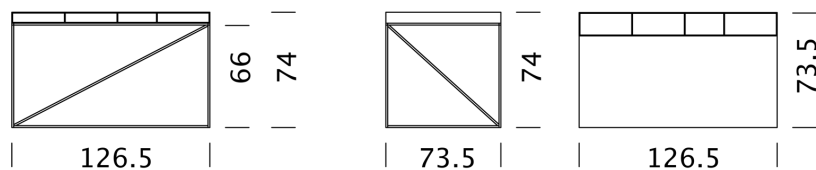

Wogg 54

Design Christophe Marchand

TYPE 5403 | H: 74 cm   Underframe | H: 66 cm   [back](#)   [Overview](#)

CONFIGURING FURNITURE (sample order number 54031129)

Type

LxWxH 126.5 x 73.5 x 74 cm

(compartments in table top, slide-in boxes: 1 x narrow, 3 x wide)

Item no.

5403

€ excl. VAT

3'899.-

HPL

Black top, black edge
White top, black edge

11

12

Underframe

Jet Black (RAL 9005)
Traffic White (RAL 9016)
Stone Grey (NCS S 500 5-Y50R)
Morning Tea (NCS S 2005-R20B)
Saffron (NCS S 356 0-R)
Olive (NCS S6020-G70Y)
Sky Blue (NCS S1030-R90B)
Light Grey (NCS S-4000-N)
Gold (RAL 1036)

21

22

23

24

25

26

27

28

29