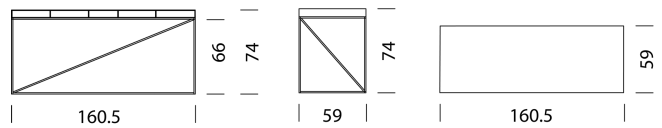

[Type 5404](#) (p.196)