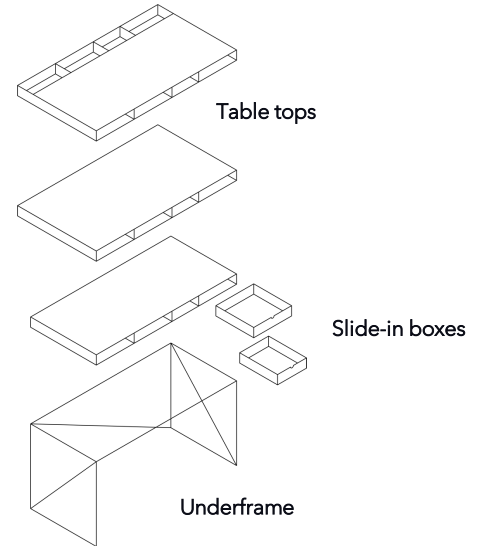

## MATERIAL AND TECHNICAL DATA

<b>Table top</b>	HPL
<b>Panel thickness</b>	5.5 cm
<b>Height top edge</b>	74 cm
<b>Bottom edge height</b>	66 cm
<b>Slide-in boxes</b>	Metal narrow and wide
<b>Cable aperture</b>	Rear wall left
<b>Load capacity:</b>	80 kg
<b>Underframe</b>	Powder-coated metal, H: 22 cm
<b>Load capacity</b>	10 kg
<b>Weight</b>	Type 5401 - 28 kg to Type 5406 - 33 kg