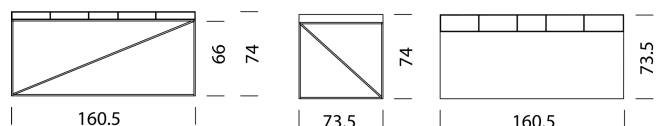

[Type 5406](#) (p.198)