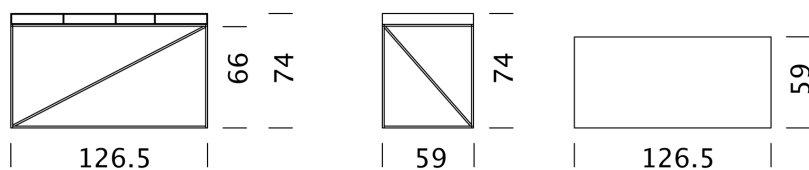

Wogg 54

Design Christophe Marchand

TYPE 5405 | H: 74 cm   Underframe | H: 66 cm   [back](#)   [Overview](#)

CONFIGURING FURNITURE (sample order number 54011129)

Type

LxWxH 126.5 x 59 x 74 cm

(compartments in table top, slide-in boxes: 1 x narrow, 3 x wide)

Item no.

5401

€ excl. VAT

3'499.-

HPL

Black top, black edge
White top, black edge

11

12

Underframe

Jet Black (RAL 9005)
Traffic White (RAL 9016)
Stone Grey (NCS S 500 5-Y50R)
Morning Tea (NCS S 2005-R20B)
Saffron (NCS S 356 0-R)
Olive (NCS S6020-G70Y)
Sky Blue (NCS S1030-R90B)
Light Grey (NCS S-4000-N)
Gold (RAL 1036)

21

22

23

24

25

26

27

28

29