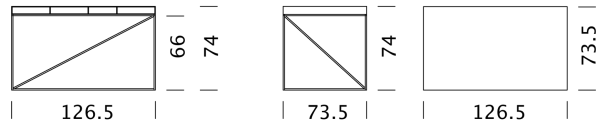

[Type 5402](#) (p.194)