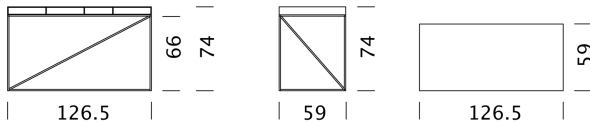

COLLECTIONS

[Type 5401](#) (p.193)