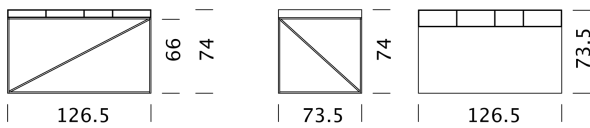

[Type 5403](#) (p.195)