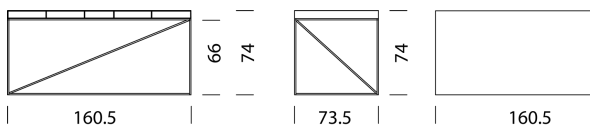

[Type 5405](#) (p.197)