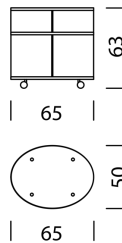

[Type 1703](#) (p.241)