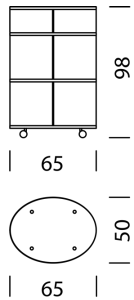

Wogg 17

Design Benny Mosimann

TYPE 1705 | H: 98 cm

[back](#)

[Overview](#)

CONFIGURING FURNITURE (sample order number 1705112424325168)

Type

LxWxH 65 x 50 x 98 cm

Item no.

1705

€ excl. VAT

3'199.-

Body

Melamine silk matt black

11

Melamine silk matt white

12

Slider (outside + inside)

Black Sea

21

21

White Pearl

22

22

Red Coral

23

23

Gold Brown Sand

24

24

Blue Lagoon

25

25

Blue Grey Ocean

26

26

Outside + inside

Profile/handle colour

Argent Silver anodised

31

Noir Satiné anodised

32

Champagne anodised

33

Cover

Melamine silk matt black

41

Melamine silk matt white

42

Clear glass undercoated Jet Black (RAL 9005)

43

+ 229.-

Clear glass undercoated Traffic White (RAL 9016)

44

+ 229.-

Ceramic Azalai Negro (matt finish)

45

+ 479.-

Ceramic Super Bianco (matt finish)

46

+ 479.-

Ceramic Rosso Travertine (matt finish)

47

+ 479.-

Ceramic Verde Aver (matt finish)

48

+ 479.-

Ceramic Umbra Marron (textured)

49

+ 479.-

Ceramic Gris Pulido (matt finish)

50

+ 479.-

Nero Marquina marble (matt)

51

+ 799.-

Bianco Carrara marble (matt)

52

+ 799.-

Rosso Lavanto marble (matt)

53

+ 799.-

Marble Verde Spluga (matt)

54

+ 799.-

Feet/castors

Feet (H: 6.5 cm)

68

Swivel castors (H: 6.5 cm)

69

243