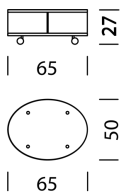

COLLECTION

[Type 1701](#) (p.239)