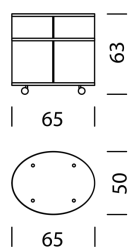

Wogg 17

Design Benny Mosimann

TYPE 1703 | H: 63 cm

[back](#)

[Overview](#)

CONFIGURING FURNITURE (sample order number 1703112424325168)

Type

LxWxH 65 x 50 x 63 cm

Item no.

1703

€ excl. VAT

2'299.-

Body

Melamine silk matt black

11

Melamine silk matt white

12

Slider (outside + inside)

Outside + inside

Black Sea

21 21

White Pearl

22 22

Red Coral

23 23

Gold Brown Sand

24 24

Blue Lagoon

25 25

Blue Grey Ocean

26 26

Profile/handle colour

Argent Silver anodised

31

Noir Satiné anodised

32

Champagne anodised

33

Cover

Melamine silk matt black

41

Melamine silk matt white

42

Clear glass undercoated Jet Black (RAL 9005)

43

+ 229.-

Clear glass undercoated Traffic White (RAL 9016)

44

+ 229.-

Ceramic Azalai Negro (matt finish)

45

+ 479.-

Ceramic Super Bianco (matt finish)

46

+ 479.-

Ceramic Rosso Travertine (matt finish)

47

+ 479.-

Ceramic Verde Aver (matt finish)

48

+ 479.-

Ceramic Umbra Marron (textured)

49

+ 479.-

Ceramic Gris Pulido (matt finish)

50

+ 479.-

Nero Marquina marble (matt)

51

+ 799.-

Bianco Carrara marble (matt)

52

+ 799.-

Rosso Lavanto marble (matt)

53

+ 799.-

Marble Verde Spluga (matt)

54

+ 799.-

Feet/castors

Feet (H: 6.5 cm)

68

Swivel castors (H: 6.5 cm)

69

241