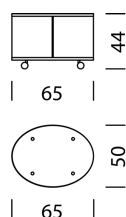

Wogg 17

Design Benny Mosimann

TYPE 1702 | H: 44 cm

[back](#)

[Overview](#)

CONFIGURING FURNITURE (sample order number 1702112424325168)

Type

LxWxH 65 x 50 x 44 cm

Item no.

1702

€ excl. VAT

1'499.-

Body

Melamine silk matt black

11

Melamine silk matt white

12

Slider (outside + inside)

Outside + inside

Black Sea

21 21

White Pearl

22 22

Red Coral

23 23

Gold Brown Sand

24 24

Blue Lagoon

25 25

Blue Grey Ocean

26 26

Profile/handle colour

Argent Silver anodised

31

Noir Satiné anodised

32

Champagne anodised

33

Cover

Melamine silk matt black

41

Melamine silk matt white

42

Clear glass undercoated Jet Black (RAL 9005)

43

+ 229.-

Clear glass undercoated Traffic White (RAL 9016)

44

+ 229.-

Ceramic Azalai Negro (matt finish)

45

+ 479.-

Ceramic Super Bianco (matt finish)

46

+ 479.-

Ceramic Rosso Travertine (matt finish)

47

+ 479.-

Ceramic Verde Aver (matt finish)

48

+ 479.-

Ceramic Umbra Marron (textured)

49

+ 479.-

Ceramic Gris Pulido (matt finish)

50

+ 479.-

Nero Marquina marble (matt)

51

+ 799.-

Bianco Carrara marble (matt)

52

+ 799.-

Rosso Lavanto marble (matt)

53

+ 799.-

Marble Verde Spluga (matt)

54

+ 799.-

Feet/castors

Feet (H: 6.5 cm)

68

Swivel castors (H: 6.5 cm)

69