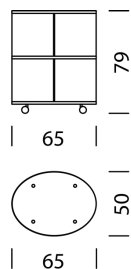

Wogg 17

Design Benny Mosimann

TYPE 1704 | H: 79 cm

[back](#)

[Overview](#)

CONFIGURING FURNITURE (sample order number 1704112424325168)

Type

LxWxH 65 x 50 x 79 cm

Item no.

1704

€ excl. VAT

2'399.-

Body

Melamine silk matt black

11

Melamine silk matt white

12

Slider (outside + inside)

Black Sea

21

21

White Pearl

22

22

Red Coral

23

23

Gold Brown Sand

24

24

Blue Lagoon

25

25

Blue Grey Ocean

26

26

Outside + inside

Profile/handle colour

Argent Silver anodised

31

Noir Satiné anodised

32

Champagne anodised

33

Cover

Melamine silk matt black

41

Melamine silk matt white

42

Clear glass undercoated Jet Black (RAL 9005)

43

+ 229.-

Clear glass undercoated Traffic White (RAL 9016)

44

+ 229.-

Ceramic Azalai Negro (matt finish)

45

+ 479.-

Ceramic Super Bianco (matt finish)

46

+ 479.-

Ceramic Rosso Travertine (matt finish)

47

+ 479.-

Ceramic Verde Aver (matt finish)

48

+ 479.-

Ceramic Umbra Marron (textured)

49

+ 479.-

Ceramic Gris Pulido (matt finish)

50

+ 479.-

Nero Marquina marble (matt)

51

+ 799.-

Bianco Carrara marble (matt)

52

+ 799.-

Rosso Lavanto marble (matt)

53

+ 799.-

Marble Verde Spluga (matt)

54

+ 799.-

Feet/castors

Feet (H: 6.5 cm)

68

Swivel castors (H: 6.5 cm)

69