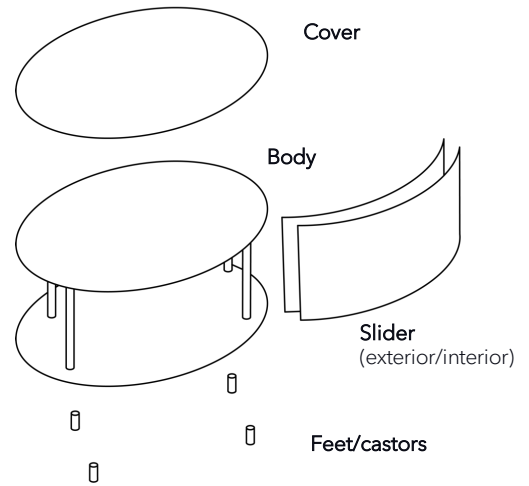

Wogg 17

Design Benny Mosimann

Your customised furniture
Select: **Type**

MATERIAL AND TECHNICAL DATA

Body	Melamine silk matt
Slider	Polypropylene
Back panel	Polypropylene
Profiles/handles	Anodised aluminium
Cover	Clear glass undercoated, ceramic, marble
Feet/castors	Feet or swivel castors
Load capacity	50 kg
Weight	Type 1701 - 12 kg to Type 1708 - 29 kg

EXAMPLE FOR ORDER

		ART. NO.
Type	1701	1701
Body	Black	11
Slider	Gold Brown Sand	24 + 24
Profiles/handles	Noir Satiné anodised	32
Cover	Nero Marquina marble	51
Feet	Swivel castors	68
Order number	1701112424325168	

COLLECTION

Arrangement designed and customised entirely according to your ideas.

[Type 1708](#) (p.246)