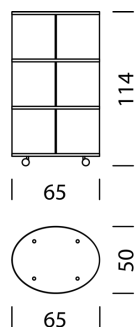

Wogg 17

Design Benny Mosimann

TYPE 1706 | H: 114 cm

[back](#)

[Overview](#)

CONFIGURING FURNITURE (sample order number 1706112424325168)

Type

LxWxH 65 x 50 x 114 cm

Item no.

1706

€ excl. VAT

3'299.-

Body

Melamine silk matt black

11

Melamine silk matt white

12

Slider (outside + inside)

Black Sea

21

21

White Pearl

22

22

Red Coral

23

23

Gold Brown Sand

24

24

Blue Lagoon

25

25

Blue Grey Ocean

26

26

Outside + inside

Profile/handle colour

Argent Silver anodised

31

Noir Satiné anodised

32

Champagne anodised

33

Cover

Melamine silk matt black

41

Melamine silk matt white

42

Clear glass undercoated Jet Black (RAL 9005)

43

+ 229.-

Clear glass undercoated Traffic White (RAL 9016)

44

+ 229.-

Ceramic Azalai Negro (matt finish)

45

+ 479.-

Ceramic Super Bianco (matt finish)

46

+ 479.-

Ceramic Rosso Travertine (matt finish)

47

+ 479.-

Ceramic Verde Aver (matt finish)

48

+ 479.-

Ceramic Umbra Marron (textured)

49

+ 479.-

Ceramic Gris Pulido (matt finish)

50

+ 479.-

Nero Marquina marble (matt)

51

+ 799.-

Bianco Carrara marble (matt)

52

+ 799.-

Rosso Lavanto marble (matt)

53

+ 799.-

Marble Verde Spluga (matt)

54

+ 799.-

Feet/castors

Feet (H: 6.5 cm)

68

Swivel castors (H: 6.5 cm)

69