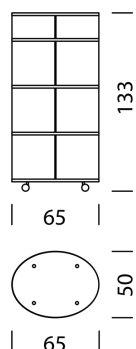

Wogg 17

Design Benny Mosimann

TYPE 1707 | H: 133 cm

[back](#)

[Overview](#)

CONFIGURING FURNITURE (sample order number 1707112424325168)

Type

LxWxH 65 x 50 x 133 cm

Item no.

1707

€ excl. VAT

3'999.-

Body

Melamine silk matt black

11

Melamine silk matt white

12

Slider (outside + inside)

Black Sea

21

21

White Pearl

22

22

Red Coral

23

23

Gold Brown Sand

24

24

Blue Lagoon

25

25

Blue Grey Ocean

26

26

Outside + inside

Profile/handle colour

Argent Silver anodised

31

Noir Satiné anodised

32

Champagne anodised

33

Cover

Melamine silk matt black

41

Melamine silk matt white

42

Clear glass undercoated Jet Black (RAL 9005)

43

+ 229.-

Clear glass undercoated Traffic White (RAL 9016)

44

+ 229.-

Ceramic Azalai Negro (matt finish)

45

+ 479.-

Ceramic Super Bianco (matt finish)

46

+ 479.-

Ceramic Rosso Travertine (matt finish)

47

+ 479.-

Ceramic Verde Aver (matt finish)

48

+ 479.-

Ceramic Umbra Marron (textured)

49

+ 479.-

Ceramic Gris Pulido (matt finish)

50

+ 479.-

Nero Marquina marble (matt)

51

+ 799.-

Bianco Carrara marble (matt finish)

52

+ 799.-

Rosso Lavanto marble (matt)

53

+ 799.-

Marble Verde Spluga (matt)

54

+ 799.-

Feet/castors

Feet (H: 6.5 cm)

68

Swivel castors (H: 6.5 cm)

69