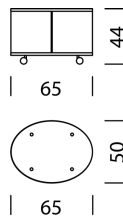

[Type 1702](#) (p.240)