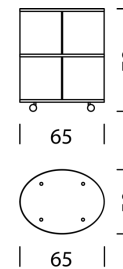

[Type 1704](#) (p.242)