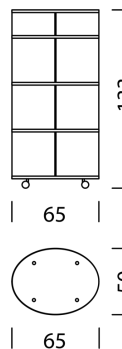

[Type 1707](#) (p.245)

Arrangement designed and customised entirely according to your ideas.

[Type 1708](#) (p.246)