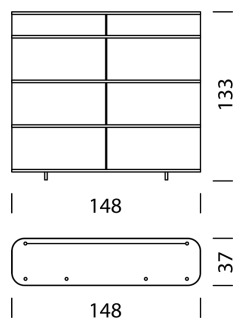

Wogg 18

Design Benny Mosimann

TYPE 1807 | H: 133 cm

[back](#)

[Overview](#)

CONFIGURING FURNITURE (sample order number 1807112424325167)

Type

LxWxH 148 x 37 x 133 cm

Item no.

1807

€ excl. VAT

5'399.-

Body

Melamine silk matt black

11

Melamine silk matt white

12

Slider (outside + inside)

Black Sea

21

21

White Pearl

22

22

Red Coral

23

23

Gold Brown Sand

24

24

Blue Lagoon

25

25

Blue Grey Ocean

26

26

Outside + inside

Profile/handle colour

Argent Silver anodised

31

Noir Satiné anodised

32

Champagne anodised

33

Cover

Melamine silk matt black

41

Melamine silk matt white

42

Clear glass undercoated Jet Black (RAL 9005)

43

+ 519.-

Clear glass undercoated Traffic White (RAL 9016)

44

+ 519.-

Ceramic Azalai Negro (matt finish)

45

+ 869.-

Ceramic Super Bianco (matt finish)

46

+ 869.-

Ceramic Rosso Travertine (matt finish)

47

+ 869.-

Ceramic Verde Aver (matt finish)

48

+ 869.-

Ceramic Umbra Marron (textured)

49

+ 869.-

Ceramic Gris Pulido (matt finish)

50

+ 869.-

Nero Marquina marble (matt)

51

+ 2'349.-

Bianco Carrara marble (matt)

52

+ 2'349.-

Rosso Lavanto marble (matt)

53

+ 2'349.-

Marble Verde Spluga (matt)

54

+ 2'349.-

Feet/castors

Feet (H: 6.5 cm)

68

Swivel castors (H: 6.5 cm)

69