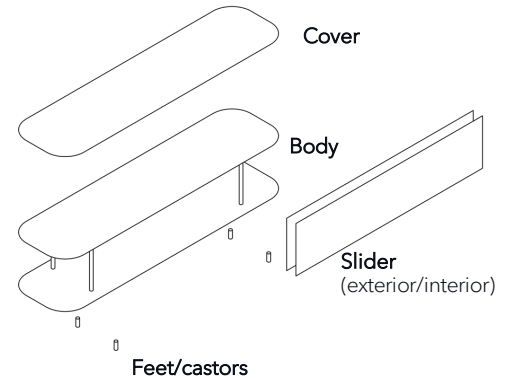

Timeless and sustainable - the perfect space miracle.

woggTM

Wogg 18

Design Benny Mosimann

Your customised furniture
Select: **Type**

MATERIAL AND TECHNICAL DATA

Body	Melamine silk matt
Slider	Polypropylene
Back panel	Polypropylene
Profiles/handles	Anodised aluminium
Cover	Clear glass undercoated, ceramic, marble
Feet/castors	Feet or swivel castors
Load capacity	30 kg
Weight	Type 1801 - 27 kg to Type 1808 - 65 kg