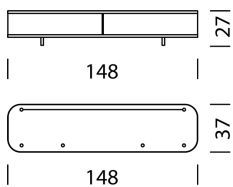

COLLECTIONS

[Type 1801](#) (p.251)