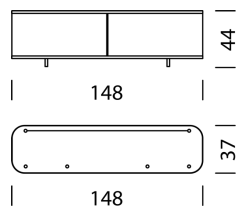

EXAMPLE FOR ORDER

		ART. NO.
Type	1801	1801
Body	Black	11
Slider	Gold Brown Sand	24 + 24
Profiles/handles	Noir Satiné anodised	32
Cover	Nero Marquina marble	51
Feet	6.5 cm	67
Order number	1801112424325167	

Feet (H: 6.5 cm)

68

Swivel castors (H: 6.5 cm)

69

251

Wogg 18

Design Benny Mosimann

TYPE 1802 | H: 44 cm

[back](#)

[Overview](#)

CONFIGURING FURNITURE (sample order number 1802112424325167)

Type

LxWxH 148 x 37 x 44 cm

Item no.

1802

€ excl. VAT