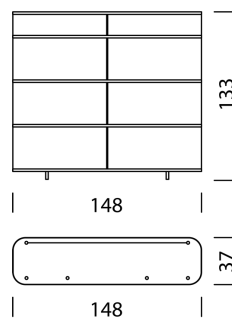

[Type 1807](#) (p.257)

Arrangement designed and customised entirely according to your ideas.

[Type 1808](#) (p.258)