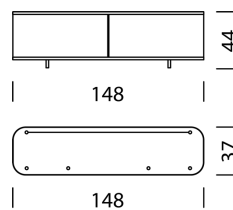

[Type 1802](#) (p.252)