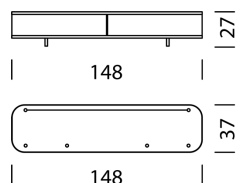

Arrangement designed and customised entirely according to your ideas.

[Type 1808](#) (p.258)

Wogg 18

Design Benny Mosimann

TYPE 1801 | H: 27 cm

[back](#)

[Overview](#)

CONFIGURING FURNITURE (sample order number 1801112424325167)

Type

LxWxH 148 x 37 x 27 cm

Item no.

1801

€ excl. VAT

1'799.-

Body

Melamine silk matt black