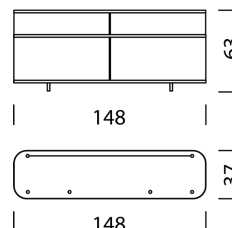

[Type 1803](#) (p.253)