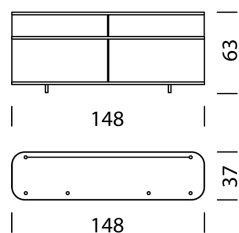

EXAMPLE FOR ORDER

		ART. NO.
Type	1801	1801
Body	Black	11
Slider	Gold Brown Sand	24 + 24
Profiles/handles	Noir Satiné anodised	32
Cover	Nero Marquina marble	51
Feet	6.5 cm	67
Order number	1801112424325167	

+ 2'349.-

Feet/castors

Feet (H: 6.5 cm)

68

Swivel castors (H: 6.5 cm)

69

Wogg 18

Design Benny Mosimann

TYPE 1803 | H: 44 cm

[back](#)

[Overview](#)

CONFIGURING FURNITURE (sample order number 1803112424325167)

Type

LxWxH 148 x 37 x 63 cm

Item no.

1803