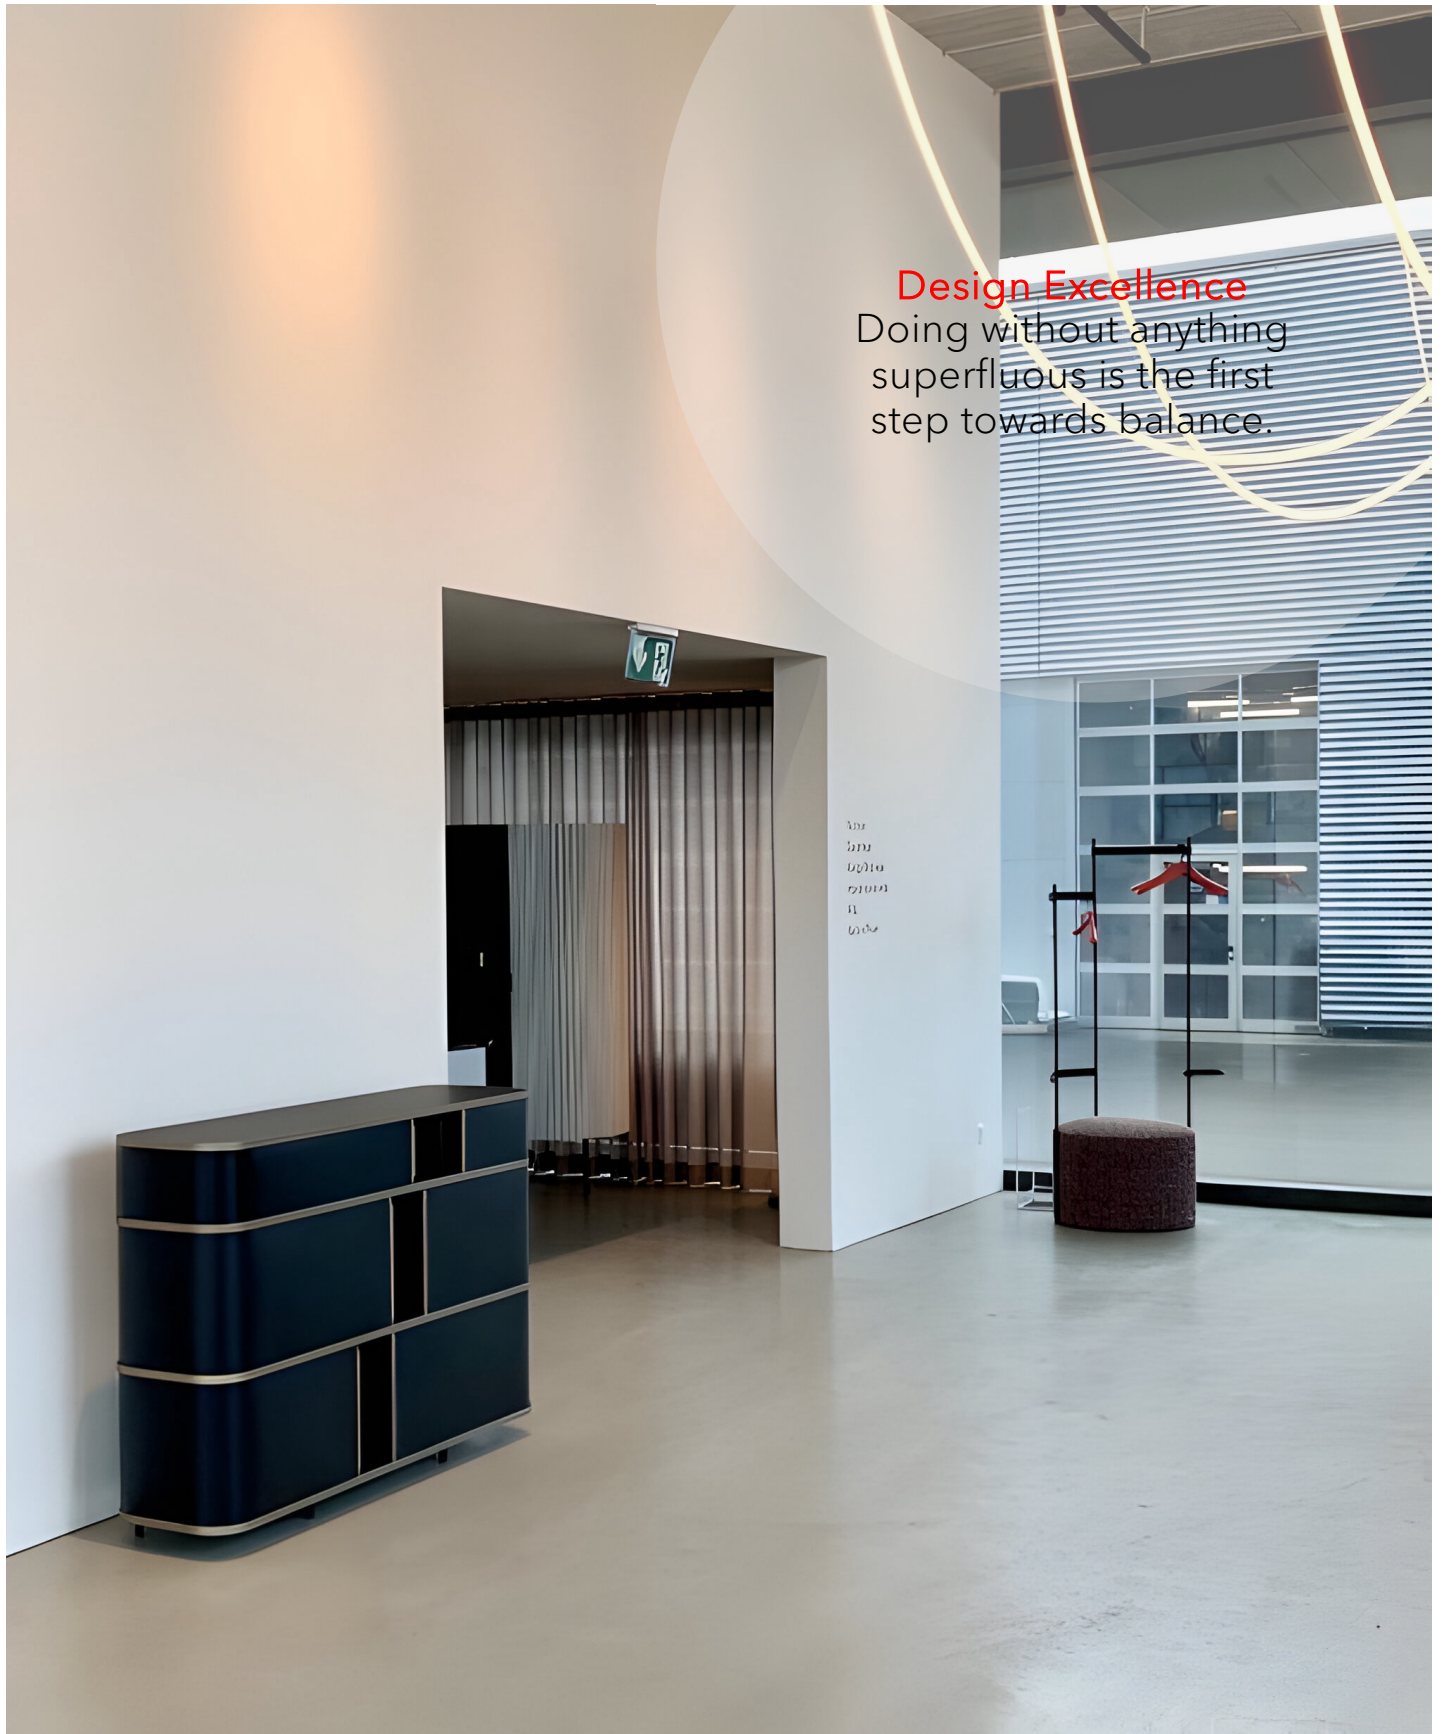

Swivel castors (H: 6.5 cm)

69

Wogg 18

Design Benny Mosimann

SPARE PARTS, ACCESSORIES, ACCESSOIRES (sample order number 1801212132)

	Item no.	€ excl. VAT
Slider		
Replacement slider narrow 1 set of 2 pieces (H: 17 cm)	1801xxxxxxx	249.-
Spare slider high 1 set of 2 pieces (H: 33 cm)	1802xxxxxxx	359.-
Slider colour	Outside + inside	
Black Sea	21	21
White Pearl	22	22
Red Coral	23	23
Gold Brown Sand	24	24
Blue Lagoon	25	25
Blue Grey Ocean	26	26
Profile/handle colour		
Argent Silver anodised	31	
Noir Satiné anodised	32	
Champagne anodised	33	
Cover		
Melamine silk matt black	41	399.-
Melamine silk matt white	42	399.-
Clear glass undercoated Jet Black (RAL 9005)	43	519.-
Clear glass undercoated Traffic White (RAL 9016)	44	519.-
Ceramic Azalai Negro (matt finish)	45	869.-
Ceramic Super Bianco (matt finish)	46	869.-
Ceramic Rosso Travertine (matt finish)	47	869.-
Ceramic Verde Aver (matt finish)	48	869.-
Ceramic Umbra Marron (textured)	49	869.-
Ceramic Gris Pulido (matt finish)	50	869.-
Nero Marquina marble (matt)	51	2'349.-
Bianco Carrara marble (matt finish)	52	2'349.-
Rosso Lavanto marble (matt)	53	2'349.-
Marble Verde Spluga (matt)	54	2'349.-
Back panel		
Replacement back panel narrow 1 piece, melamine black	181111	119.-
Replacement back panel, high 1 piece, black melamine	181211	199.-
Replacement back panel narrow 1 piece, white melamine	181112	119.-
Replacement back panel, high 1 piece, white melamine	181212	199.-
Cable entry, glass and/or melamine	180000	249.-
Spare swivel castors 4 pieces black	180001	149.-
Spare swivel castors 4 pieces grey	180002	149.-
Replacement base 5 pieces, Argent Silver anodised H: 6.5cm	180031	149.-
Replacement foot 5 pieces, Noir Satiné anodised H: 6.5cm	180032	149.-