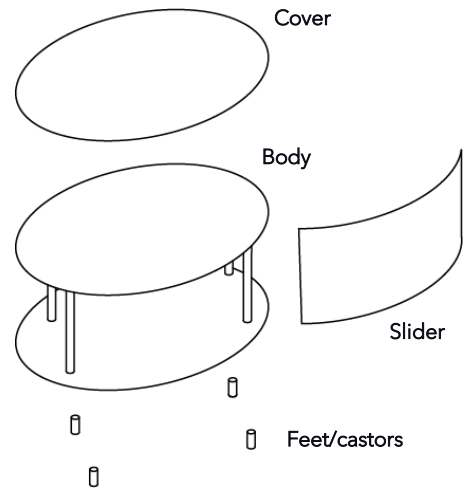

Wogg 94

Design Benny Mosimann

Your customised furniture
Select: **Type**

MATERIAL AND TECHNICAL DATA

Body	Melamine silk matt
Slider	Oak veneer
Back panel	Polypropylene
Profiles/handles	Anodised aluminium
Cover	Oak veneer, clear glass lacquered underneath,
Feet/castors	ceramic, marble
Load capacity	Feet or swivel castors
Weight	50 kg
	Type 9401 - 12 kg to Type 9408 - 29 kg

EXAMPLE FOR ORDER

		ART. NO.
Type	9401	9401
Body	Black	11
Slider	Black oak veneer	21
Profiles/handles	Noir Satiné anodised	32
Cover	Nero Marquina marble	51
Feet	Swivel castors	69
Order number		94011121325169

COLLECTIONS

Arrangement designed and customised entirely according to your ideas.

[Type 9408](#) (p.328)