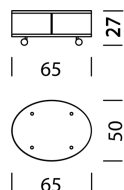

Arrangement designed and customised entirely according to your ideas.

[Type 9408](#) (p.328)

Wogg 94

Design Benny Mosimann

TYPE 9401 | H: 27 cm

[back](#)

[Overview](#)

CONFIGURING FURNITURE (sample order number 94011121325168)