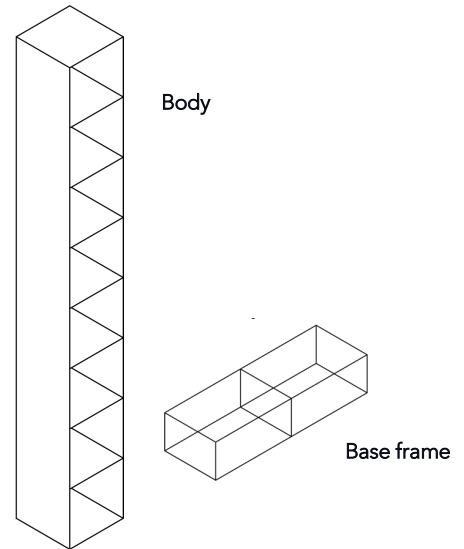

Wogg 25

Design Christophe Marchand

Your customised furniture
Select: **Type**

MATERIAL AND TECHNICAL DATA

Shelf parts	HPL, upright or horizontal
Back panel	Acrylic opal white
Subjects:	L: 26 x 26 cm (narrow)
Underframe	Powder-coated metal H: 22 cm
Load capacity	10 kg
Weight	Type 2501 - 1 kg to Type 2508 - 21 kg

EXAMPLE FOR ORDER

Type	2508	ART. NO.	2508
HPL	Plate white		11
Underframe	Gold		29
Order number			25081129

COLLECTIONS

| 26 |

| 26 |

| 26 |

| 49 |

| 26 |

| 75 |

| 26 |

| 101 |

| 26 |

| 124 |

| 26 |

| 150 |

| 26 |

| 176 |

| 26 |

| 204 |

| 22 |