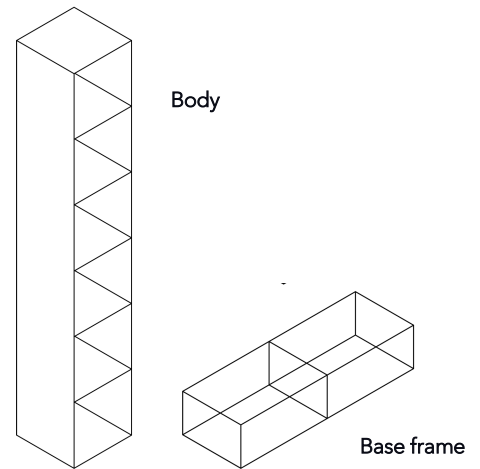

Wogg 25

Design Christophe Marchand

Your customised furniture
Select: **Type**

MATERIAL AND TECHNICAL DATA

Shelf parts	HPL, upright or horizontal
Back panel	Acrylic opal white
Subjects:	L: 34 x 34 cm (wide)
Underframe	Powder-coated metal H: 22 cm,
Load capacity	10 kg
Weight	Type 2511 - 1 kg to Type 2516 - 21 kg