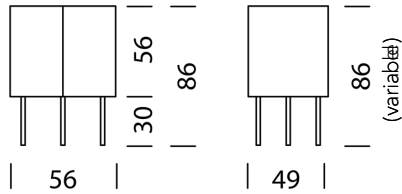

TYPE 8201 | L: 56 cm

[back](#)

[Overview](#)

CONFIGURING FURNITURE (sample order number 820111315263)

Type

LxWxH 56 x 49 x 56 - 86 cm (H: variable according to feet)
(1 x shelf L: 41 cm height-adjustable)

Item no.
8201