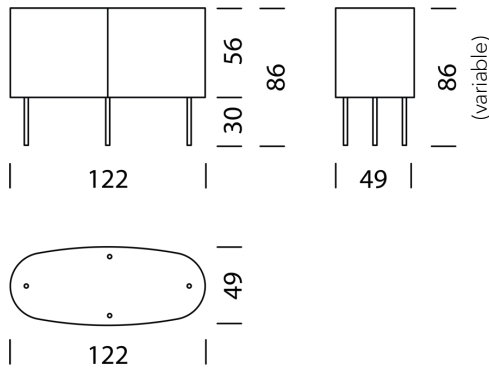

Wogg 82

Design Christophe Marchand

TYPE 8203 | L: 122 cm

[back](#)

[Overview](#)

CONFIGURING FURNITURE (sample order number 820311315263)

Type

LxWxH 122 x 49 x 56 - 86 cm (H: variable according to feet)
(2 x shelf L: 52 cm height-adjustable)

Item no.
8203

€ excl. VAT
2'499.-

Body

Black HPL/MDF

11

Roll front (L: 199.2 x H: 54.9 cm 2-piece)

Argent Silver (anodized inside and outside)

31

Noir Satiné (anodized inside and outside)

32

Champagne (anodized inside and outside)

33

Midnight Blue (anodized inside and outside)

34

Orange Hermès (anodized inside and outside)

35

+ 379.-

Fendy Edition (anodized inside and outside)

36

+ 399.-

Special RAL/NCS color (painted on the outside)

37

+ 379.-

Cover

Clear glass undercoated Jet Black (RAL 9005)

43

+ 479.-

Clear glass undercoated Traffic White (RAL 9016)

44

+ 479.-

Ceramic Azalai Negro (frosted)

45

+ 1'229.-

Ceramic Super Bianco (frosted)

46

+ 1'229.-

Ceramic Rosso Travertine (matt)

47

+ 1'229.-

Ceramic Verde Aver (frosted)

48

+ 1'229.-

Ceramic Umbra Marron (textured)

49

+ 1'229.-

Ceramic Gris Pulido (frosted)

50

+ 1'229.-

Nero Marquina marble (matt)

51

+ 2'449.-

Bianco Carrara marble (matt)

52

+ 2'449.-

Rosso Lavanto marble (matt)

53

+ 2'449.-

Marble Verde Spluga (frosted)

54

+ 2'449.-

Feet (4 with swivel thread and base frame)

5 cm

61

+ 379.-

10 cm

62

+ 479.-

20 cm

63

+ 579.-

30 cm

64

+ 679.-