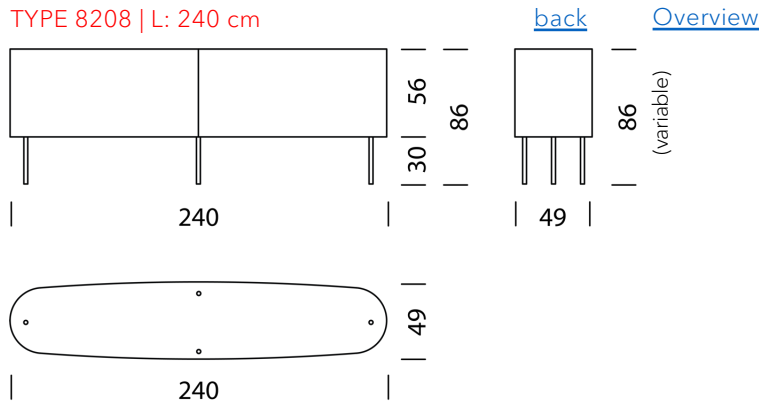

62

+ 479.-

20 cm

63

+ 579.-

30 cm

64

+ 679.-

Wogg 82

Design Christophe Marchand

TYPE 8208 | L: 240 cm

CONFIGURING FURNITURE (sample order number 820811315263)

Type

LxWxH 240 x 49 x 56 - 86 cm (H: variable according to feet)
(1 x shelf L: 80 cm, 2 x shelf L: 69 cm height-adjustable right/left)