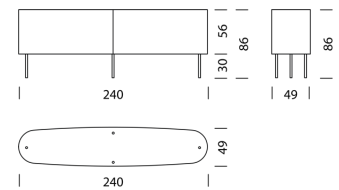

[Type 8208](#) (p.70)