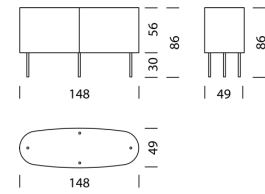

[Type 8204](#) (p.66)