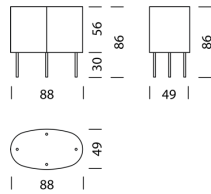

[Type 8202](#) (p.64)