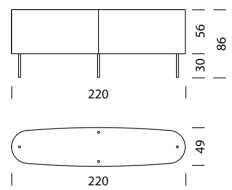

[Type 8207](#) (p.69)