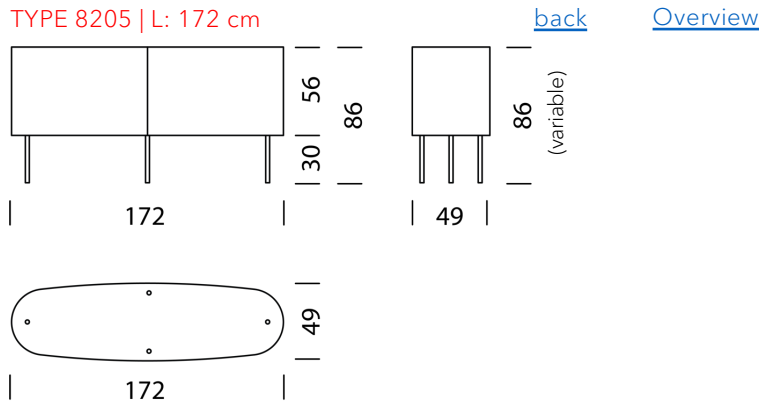

30 cm

64

+ 679.-

Wogg 82

Design Christophe Marchand

TYPE 8205 | L: 172 cm

CONFIGURING FURNITURE (sample order number 820511315263)

Type

LxWxH 172 x 49 x 56 - 86 cm (H: variable according to feet)
(1 x shelf L: 69 cm, 2 x shelf L: 41 cm height-adjustable right/left)

Item no.
8205

€ excl. VAT
3'199.-

Body

Black HPL/MDF

11

Roll front (L: 233.8 x H: 54.9 cm 2-piece)