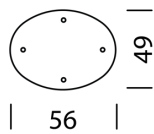

TYPE 8201 | L: 56 cm

[back](#)

[Overview](#)

CONFIGURING FURNITURE (sample order number 820111315263)

Type

LxWxH 56 x 49 x 56 - 86 cm (H: variable according to feet)
(1 x shelf L: 41 cm height-adjustable)

Item no.
8201