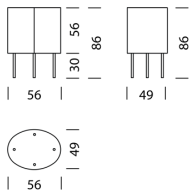

COLLECTIONS

[Type 8201](#) (p.63)