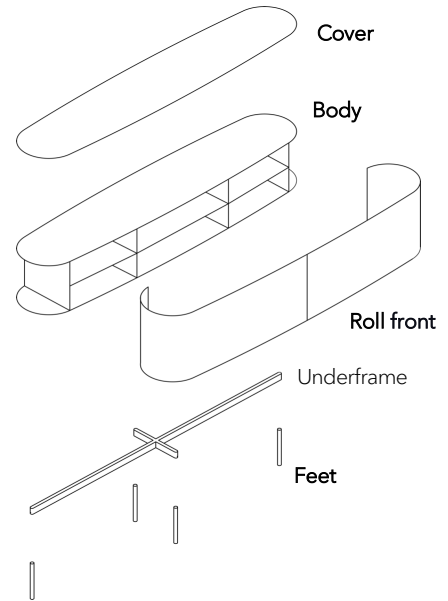

Proud winner of 4 awards.

WOGG™

Wogg 82

Design Christophe Marchand

Your individual furniture
Select: **Type**

MATERIAL AND TECHNICAL DATA

Cover	Clear glass undercoated, ceramic, marble
Body	Wood-based material/HPL/MDF
Roll front	Aluminum profiles (with handle)
Feet (base frame)	Levelable, Jet Black (RAL 9005, H: 5, 10, 20, 30 cm)
Cable aperture	Carcass and shelves
Load capacity	40 kg
Weight	Type 8201 - 28 kg to Type 8208 - 120 kg