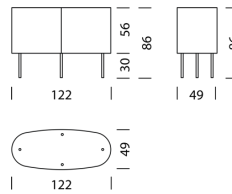

[Type 8203](#) (p.65)