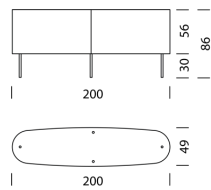

[Type 8206](#) (p.68)