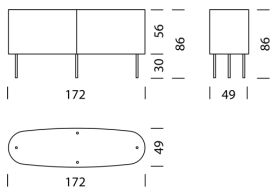

[Type 8205](#) (p.67)