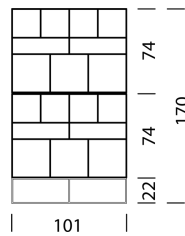

[Type 5203](#) (p.187)