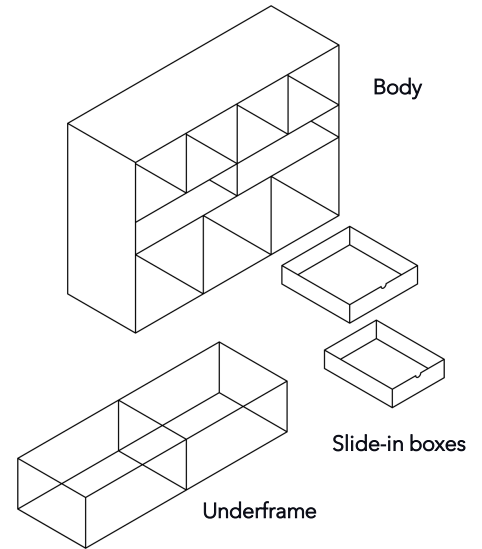

Wogg 52

Design Christophe Marchand

Your customised furniture
Select: **Type**

MATERIAL AND TECHNICAL DATA

Shelf parts	HPL
Back panel	Acrylic opal white
3 x compartments	34 x 34 cm
2 x compartments	50.5 x 15 cm
4 x compartments	26 x 26 cm
Underframe	Powder-coated metal, H: 22 cm
Load capacity	10 kg
Weight	Type 5201 - 7 kg to Type 5204 - 58 kg

EXAMPLE FOR ORDER

Type	5202	ART. NO.	5202
HPL	Plate white		11
Underframe	Gold		29
Order number			52021129