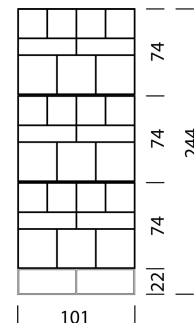

## MATERIAL AND TECHNICAL DATA

Shelf parts	HPL
Back panel	Acrylic opal white
3 x compartments	34 x 34 cm
2 x compartments	50.5 x 15 cm
4 x compartments	26 x 26 cm
Underframe	Powder-coated metal, H: 22 cm
Load capacity	10 kg
Weight	Type 5201 - 7 kg to Type 5204 - 58 kg

## COLLECTIONS

[Type 5201](#) (p.185)

[Type 5202](#) (p.186)

[Type 5203](#) (p.187)

[Type 5204](#) (p.188)

### Type

LxWxH 101 x 34 x 74 cm