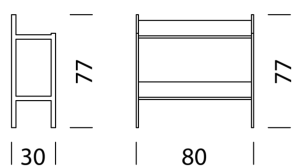

Flexible and intelligent down to the smallest detail.

woggTM

Wogg 70

Design Matthieu Girel

Your customised furniture
Select: **Type**

MATERIAL AND TECHNICAL DATA

Shelf	Metal, lacquered
Frame	Metal, lacquered
Shelf	Metal, lacquered
Attachment part	incl. screw set
Feet	H: 10 cm
Load capacity	20 kg
Weight	Type 7001 - 2 kg to type 7008 - 6 kg

[Type 7006](#) (p.374)

[Type 7007](#) (p.375)

[Type 7008](#) (p.376)

Wogg 70

Design Matthieu Girel

TYPE 7004 | H: 161 cm

[back](#)

[Overview](#)