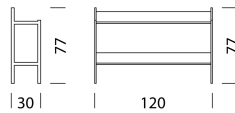

[Type 7003](#) (p.371)