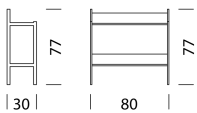

COLLECTIONS

[Type 7001](#) (p.369)