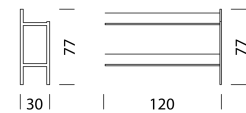

[Type 7004](#) (p.372)