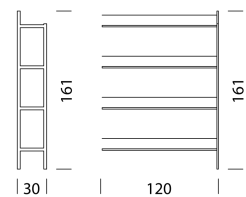

[Type 7008](#) (p.376)