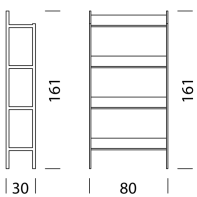

[Type 7005](#) (p.373)