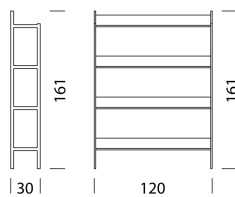

[Type 7007](#) (p.375)