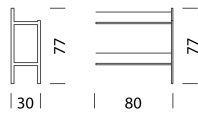

[Type 7002](#) (p.370)