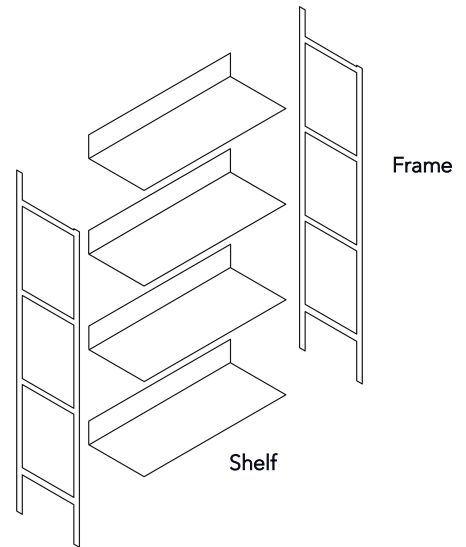

Wogg 70

Design Matthieu Girel

Your customised furniture
Select: **Type**

MATERIAL AND TECHNICAL DATA

Shelf	Metal, lacquered
Frame	Metal, lacquered
Shelf	Metal, lacquered
Attachment part	incl. screw set
Feet	H: 10 cm
Load capacity	20 kg
Weight	Type 7001 - 2 kg to type 7008 - 6 kg

EXAMPLE FOR ORDER

Type	7001	ART. NO.	7001
Frame	Gold		29
Shelf	Jet Black		21
Order number			70012921

COLLECTIONS