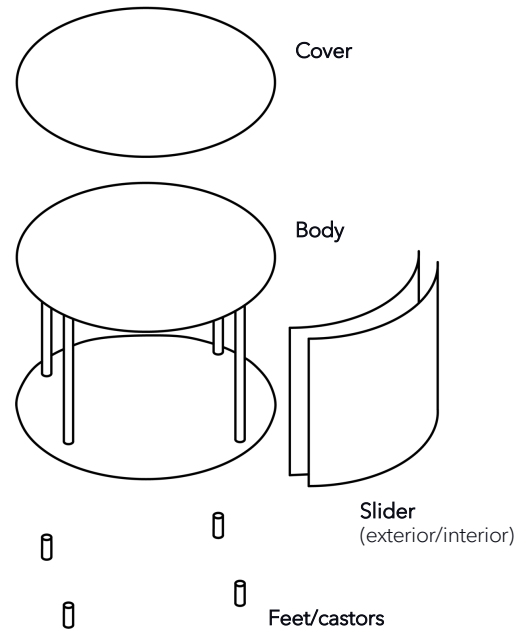

Wogg 74

Design Benny Mosimann

Your customised furniture
Select: **Type**

MATERIAL AND TECHNICAL DATA

Body	Melamine silk matt
Diameter	D: 40 cm
Slider	Polypropylene
Back panel	Polypropylene
Profiles/handles	Anodised aluminium
Cover	Clear glass undercoated, ceramic, marble
Feet/castors	Feet or swivel castors
Load capacity	50 kg
Weight	Type 7401 - 13 kg to Type 7409 - 57 kg

EXAMPLE FOR ORDER

		ART. NO.
Type	7401	7401
Body	Black	11
Slider	Gold Brown Sand	24 + 24
Profiles/handles	Noir Satiné anodised	32
Cover	Nero Marquina marble	51
Feet	H: 6.5 cm	68
Order number		7401112424325168

COLLECTIONS

Arrangement designed and customised entirely according to your ideas.

[Type 7409](#) (p.275)