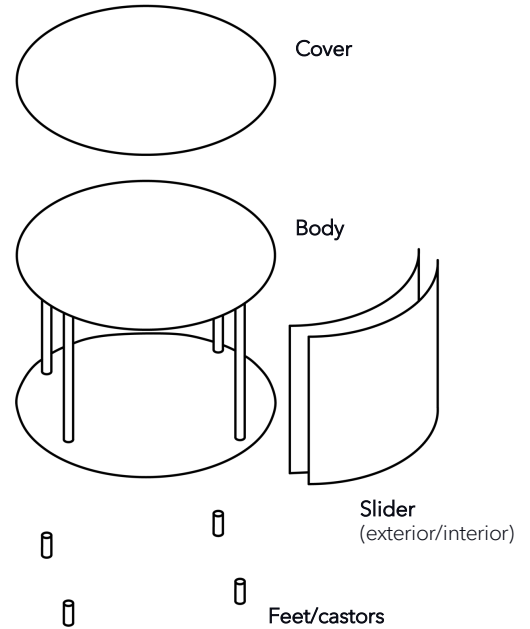

Wogg 74

Design Benny Mosimann

Your customised furniture
Select: **Type**

MATERIAL AND TECHNICAL DATA

Body	Melamine silk matt
Diameter	D: 50 cm
Slider	Polypropylene
Back panel	Polypropylene
Profiles/handles	Anodised aluminium
Cover	Clear glass undercoated, ceramic, marble
Feet/castors	Feet or swivel castors
Load capacity	50 kg
Weight	Type 7411 - 13 kg to Type 7419 - 57 kg

EXAMPLE FOR ORDER

		ART. NO.
Type	7411	7411
Body	Black	11
Slider	Gold Brown Sand	24 + 24
Profiles/handles	Noir Satiné anodised	32
Cover	Nero Marquina marble	51
Feet	H: 6.5 cm	68
Order number		7411112424325168

COLLECTIONS

Arrangement designed and customised entirely according to your ideas.

[Type 7419](#) (p.286)