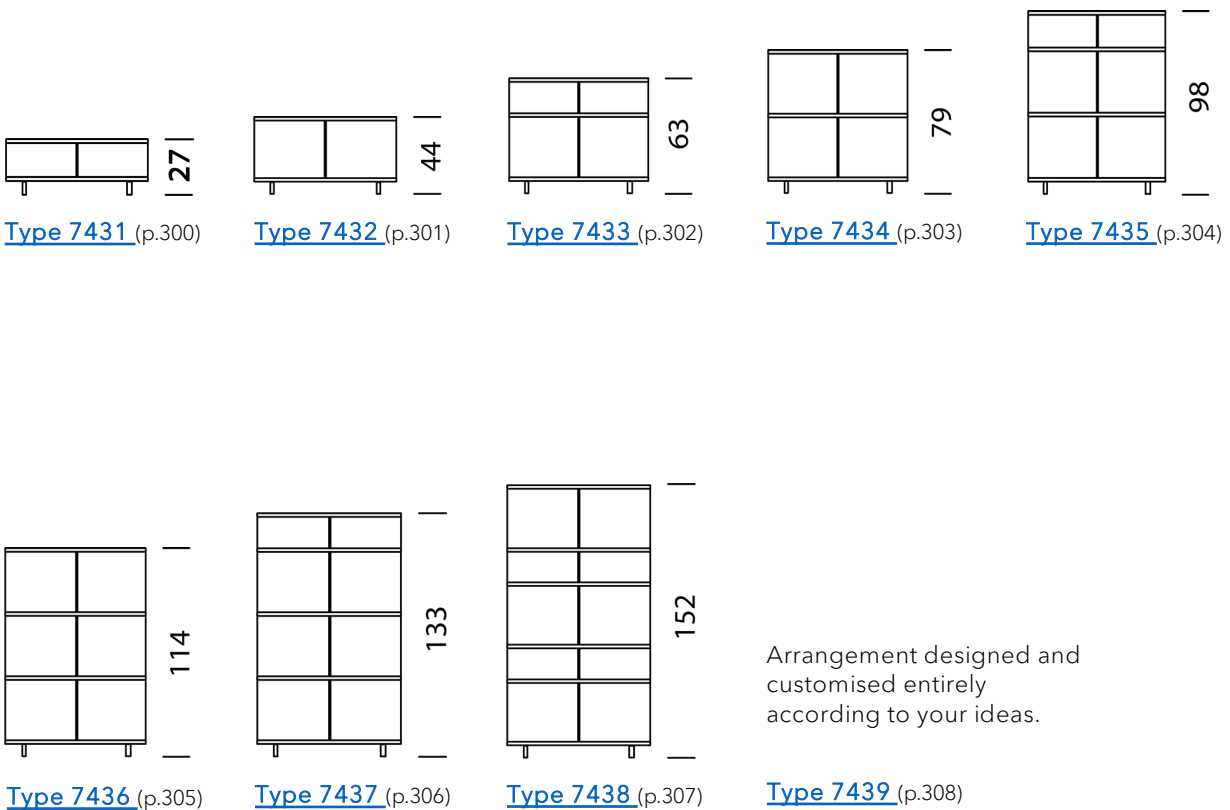

COLLECTIONS

Arrangement designed and customised entirely according to your ideas.