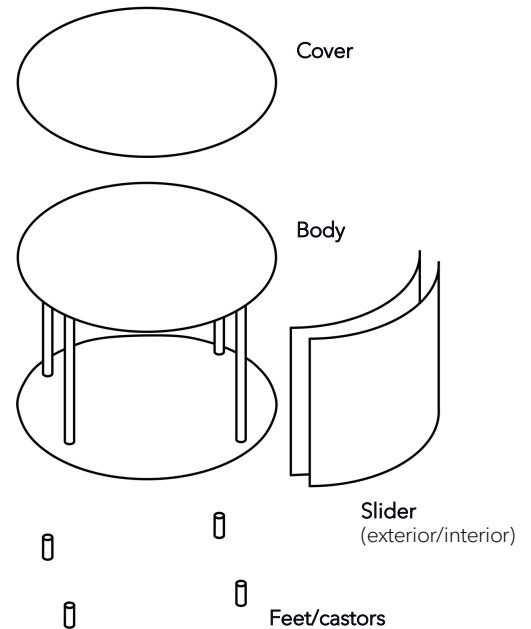

Wogg 74

Design Benny Mosimann

Your customised furniture
Select: **Type**

MATERIAL AND TECHNICAL DATA

Body	Melamine silk matt
Diameter	D: 80 cm
Slider	Polypropylene
Back panel	Polypropylene
Profiles/handles	Anodised aluminium
Cover	Clear glass undercoated, ceramic, marble
Feet/castors	Feet or swivel castors
Load capacity	50 kg
Weight	Type 7421 - 13 kg to Type 7429 - 57 kg

EXAMPLE FOR ORDER

		ART. NO.
Type	7421	7421
Body	Black	11
Slider	Gold Brown Sand	24 + 24
Profiles/handles	Noir Satiné anodised	32
Cover	Nero Marquina marble	51
Feet	H: 6.5 cm	68
Order number	7421112424325168