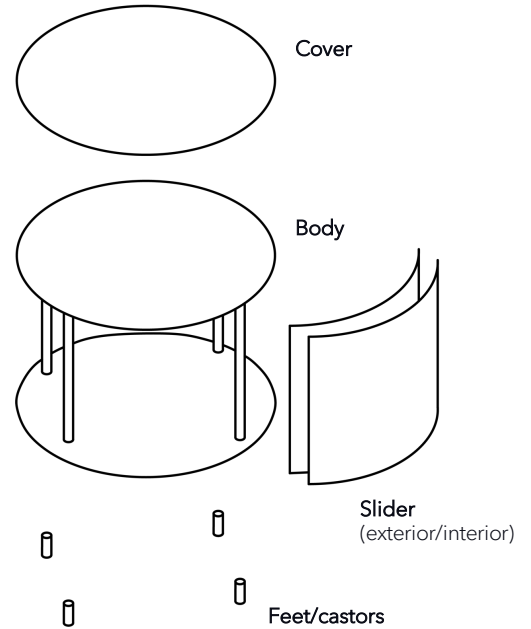

Wogg 74

Design Benny Mosimann

Your customised furniture
Select: **Type**

MATERIAL AND TECHNICAL DATA

Body	Melamine silk matt
Diameter	D: 100 cm
Slider	Polypropylene
Back panel	Polypropylene
Profiles/handles	Anodised aluminium
Cover	Clear glass undercoated, ceramic, marble
Feet/castors	Feet or swivel castors
Load capacity	50 kg
Weight	Type 7431 - 13 kg to Type 7439 - 57 kg

EXAMPLE FOR ORDER

		ART. NO.
Type	7431	7431
Body	Black	11
Slider	Gold Brown Sand	24 + 24
Profiles/handles	Noir Satiné anodised	32
Cover	Nero Marquina marble	51
Feet	H: 6.5 cm	68
Order number		7431112424325168